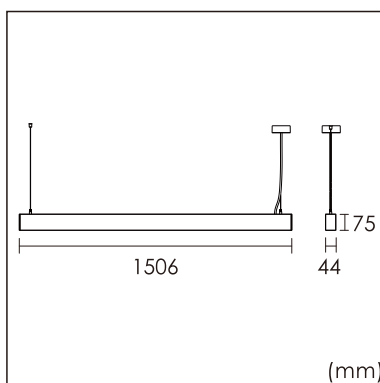

The data values for the luminous flux are initially subject to a tolerance of +/- 10%, those for the electrical connected load are initially subject to a tolerance of +/- 10%, and those for the colour temperature are initially subject to a tolerance of +/- 150 K. Product illustrations serve as examples and may differ from the original. No liability is assumed for typographical or printing errors. We reserve the right to make alterations in the interest of improving our products.