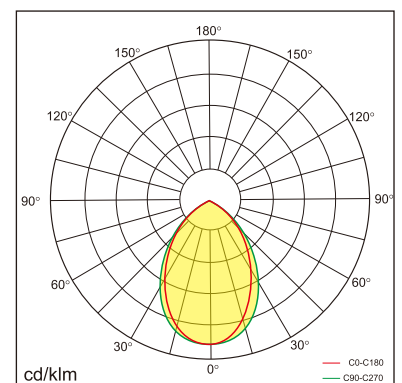

The data values for the luminous flux are initially subject to a tolerance of +/- 10%, those for the electrical connected load are initially subject to a tolerance of +/- 10%, and those for the colour temperature are initially subject to a tolerance of +/- 150 K. Product illustrations serve as examples and may differ from the original. No liability is assumed for typographical or printing errors. We reserve the right to make alterations in the interest of improving our products.