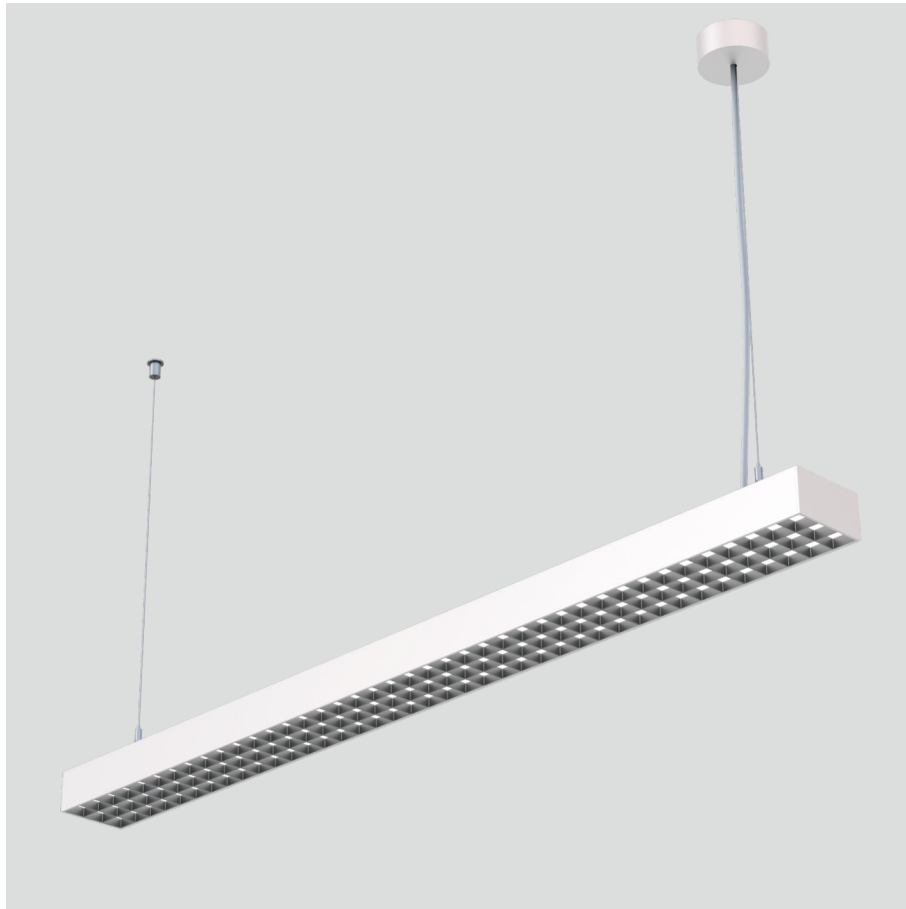

Frigg-P

pendant luminaires

22.005.23033

GENERAL

Ceiling
Suspended
White
IP20
indirect 3500 lm
direct 3200 lm
total 6700 lm
Beam Angle \uparrow 115°/85° \downarrow
UGR<16

LED

3000K warm white
CRI \geq 80
L80(B10)50,000H
SDCM <3

PHYSICAL

length 1404 mm
width 96 mm
height 58 mm
4 kg

ELECTRICAL

70W
100 lm/W
DALI Dimming
AC200~240V

The data values for the luminous flux are initially subject to a tolerance of +/- 10%, those for the electrical connected load are initially subject to a tolerance of +/- 10%, and those for the colour temperature are initially subject to a tolerance of +/- 150 K. Product illustrations serve as examples and may differ from the original. No liability is assumed for typographical or printing errors. We reserve the right to make alterations in the interest of improving our products.