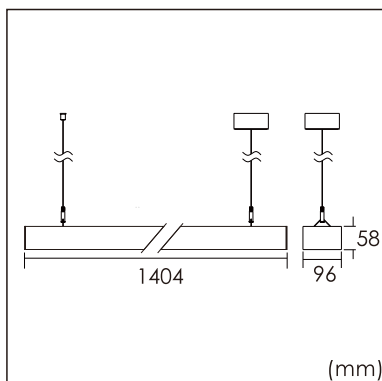

Frigg-P

pendant luminaires

22.005.23033

GENERAL

Ceiling
Suspended
White
IP20
indirect 3500 lm
direct 3200 lm
total 6700 lm
Beam Angle \uparrow 115°/85° \downarrow
UGR<16

LED

3000K warm white
CRI \geq 80
L80(B10)50,000H
SDCM <3

PHYSICAL

length 1404 mm
width 96 mm
height 58 mm
4 kg

ELECTRICAL

70W
100 lm/W
DALI Dimming
AC200~240V

The data values for the luminous flux are initially subject to a tolerance of +/- 10%, those for the electrical connected load are initially subject to a tolerance of +/- 10%, and those for the colour temperature are initially subject to a tolerance of +/- 150 K. Product illustrations serve as examples and may differ from the original. No liability is assumed for typographical or printing errors. We reserve the right to make alterations in the interest of improving our products.