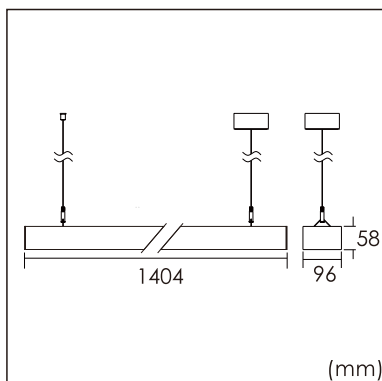

Frigg-P

pendant luminaires

22.005.14020

GENERAL

Ceiling
Suspended
black
IP20
indirect 3500 lm
direct 3200 lm
total 6700 lm
Beam Angle $\uparrow 115^\circ / 85^\circ \downarrow$
UGR < 16

LED

4000K neutral white
CRI ≥ 80
L80(B10)50,000H
SDCM < 3

PHYSICAL

length 1404 mm
width 96 mm
height 58 mm
4 kg

ELECTRICAL

70W
100 lm/W
No Dimming
AC200~240V

The data values for the luminous flux are initially subject to a tolerance of +/- 10%, those for the electrical connected load are initially subject to a tolerance of +/- 10%, and those for the colour temperature are initially subject to a tolerance of +/- 150 K. Product illustrations serve as examples and may differ from the original. No liability is assumed for typographical or printing errors. We reserve the right to make alterations in the interest of improving our products.