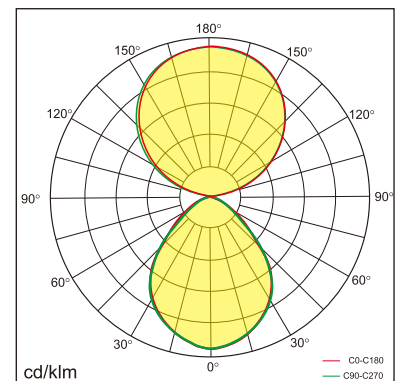

Frigg-P

pendant luminaires

22.005.33011

GENERAL

Ceiling
Suspended
Silver
IP20
indirect 3000 lm
direct 2700 lm
total 5700 lm
Beam Angle $\uparrow 115^\circ / 85^\circ \downarrow$
UGR < 16

LED

3000K warm white
CRI ≥ 80
L80(B10)50,000H
SDCM < 3

PHYSICAL

length 1126 mm
width 96 mm
height 58 mm
3.5 kg

ELECTRICAL

60W
100 lm/W
1-10V Dimming
AC200~240V

The data values for the luminous flux are initially subject to a tolerance of +/- 10%, those for the electrical connected load are initially subject to a tolerance of +/- 10%, and those for the colour temperature are initially subject to a tolerance of +/- 150 K. Product illustrations serve as examples and may differ from the original. No liability is assumed for typographical or printing errors. We reserve the right to make alterations in the interest of improving our products.