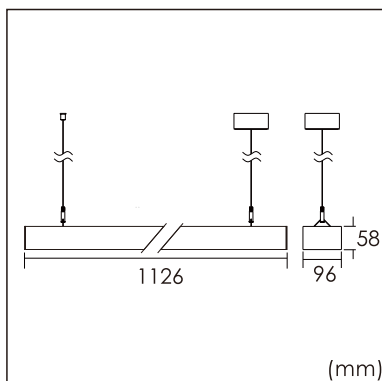

Frigg-P

pendant luminaires

22.005.33011

GENERAL

Ceiling
Suspended
Silver
IP20
indirect 3000 lm
direct 2700 lm
total 5700 lm
Beam Angle $\uparrow 115^\circ / 85^\circ \downarrow$
UGR < 16

LED

3000K warm white
CRI ≥ 80
L80(B10)50,000H
SDCM < 3

PHYSICAL

length 1126 mm
width 96 mm
height 58 mm
3.5 kg

ELECTRICAL

60W
100 lm/W
1-10V Dimming
AC200~240V

The data values for the luminous flux are initially subject to a tolerance of +/- 10%, those for the electrical connected load are initially subject to a tolerance of +/- 10%, and those for the colour temperature are initially subject to a tolerance of +/- 150 K. Product illustrations serve as examples and may differ from the original. No liability is assumed for typographical or printing errors. We reserve the right to make alterations in the interest of improving our products.