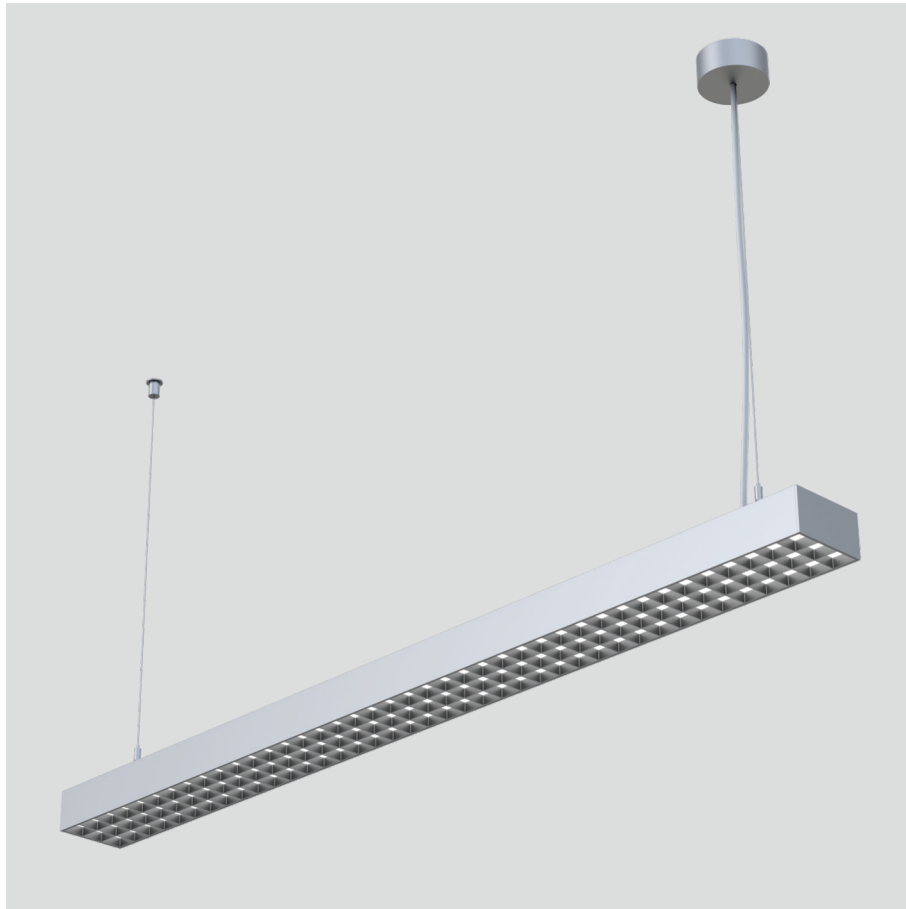

Frigg-P

pendant luminaires

22.005.33011

GENERAL

Ceiling
Suspended
Silver
IP20
indirect 3000 lm
direct 2700 lm
total 5700 lm
Beam Angle $\uparrow 115^\circ / 85^\circ \downarrow$
UGR < 16

LED

3000K warm white
CRI ≥ 80
L80(B10)50,000H
SDCM < 3

PHYSICAL

length 1126 mm
width 96 mm
height 58 mm
3.5 kg

ELECTRICAL

60W
100 lm/W
1-10V Dimming
AC200~240V

The data values for the luminous flux are initially subject to a tolerance of +/- 10%, those for the electrical connected load are initially subject to a tolerance of +/- 10%, and those for the colour temperature are initially subject to a tolerance of +/- 150 K. Product illustrations serve as examples and may differ from the original. No liability is assumed for typographical or printing errors. We reserve the right to make alterations in the interest of improving our products.