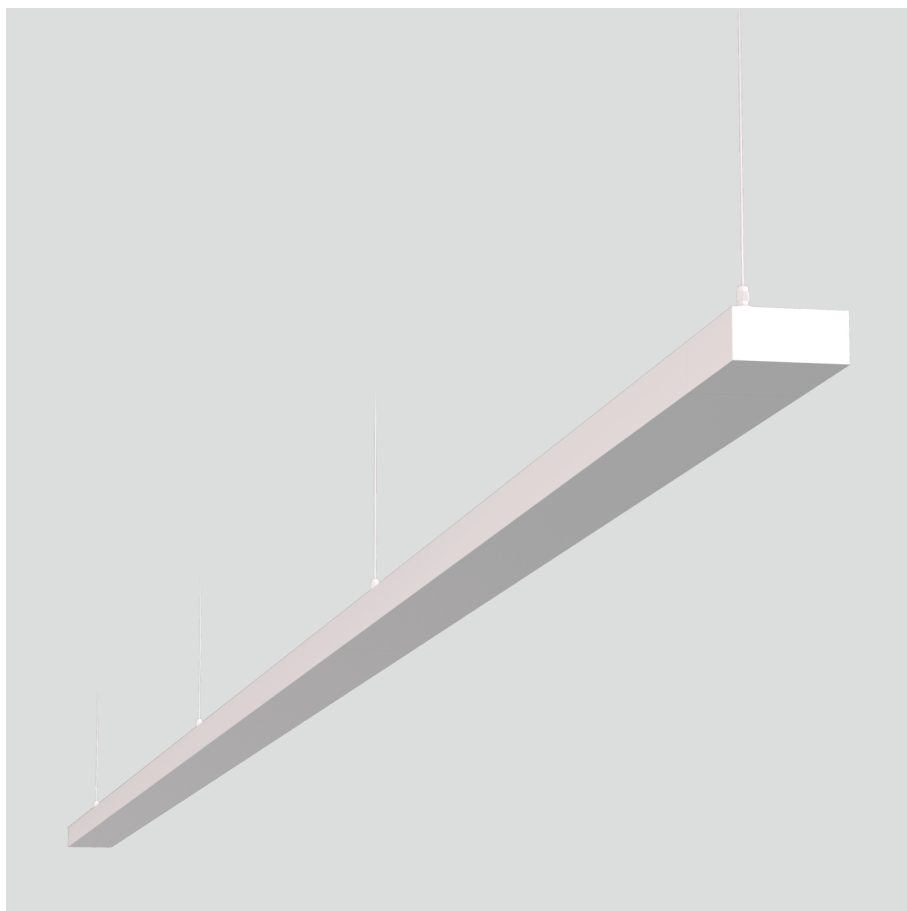

22.004.23009

GENERAL

Ceiling
Suspended
White
IP20
indirect 1000 lm
total 1000 lm
Beam Angle \uparrow 160°
UGR<6

LED

3000K warm white
CRI \geq 80
L80(B10)50,000H
SDCM <3

PHYSICAL

length 1216 mm
width 55 mm
height 28 mm
2.2 kg