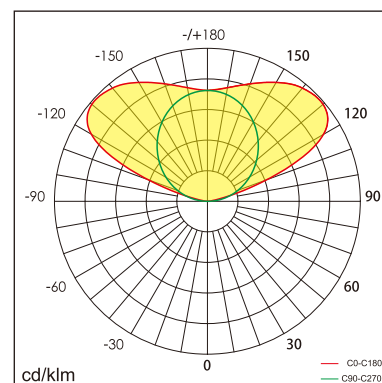

22.004.23009

GENERAL

Ceiling
Suspended
White
IP20
indirect 1000 lm
total 1000 lm
Beam Angle \uparrow 160°
UGR<6

LED

3000K warm white
CRI \geq 80
L80(B10)50,000H
SDCM <3

PHYSICAL

length 1216 mm
width 55 mm
height 28 mm
2.2 kg

ELECTRICAL

10W
100 lm/W
No Dimming
AC200~240V

The data values for the luminous flux are initially subject to a tolerance of +/- 10%, those for the electrical connected load are initially subject to a tolerance of +/- 10%, and those for the colour temperature are initially subject to a tolerance of +/- 150 K. Product illustrations serve as examples and may differ from the original. No liability is assumed for typographical or printing errors. We reserve the right to make alterations in the interest of improving our products.