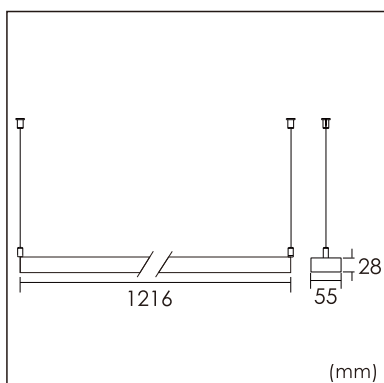

22.004.23009

GENERAL

Ceiling
Suspended
White
IP20
indirect 1000 lm
total 1000 lm
Beam Angle \uparrow 160°
UGR<6

LED

3000K warm white
CRI \geq 80
L80(B10)50,000H
SDCM <3

PHYSICAL

length 1216 mm
width 55 mm
height 28 mm
2.2 kg

ELECTRICAL

10W
100 lm/W
No Dimming
AC200~240V

The data values for the luminous flux are initially subject to a tolerance of +/- 10%, those for the electrical connected load are initially subject to a tolerance of +/- 10%, and those for the colour temperature are initially subject to a tolerance of +/- 150 K. Product illustrations serve as examples and may differ from the original. No liability is assumed for typographical or printing errors. We reserve the right to make alterations in the interest of improving our products.