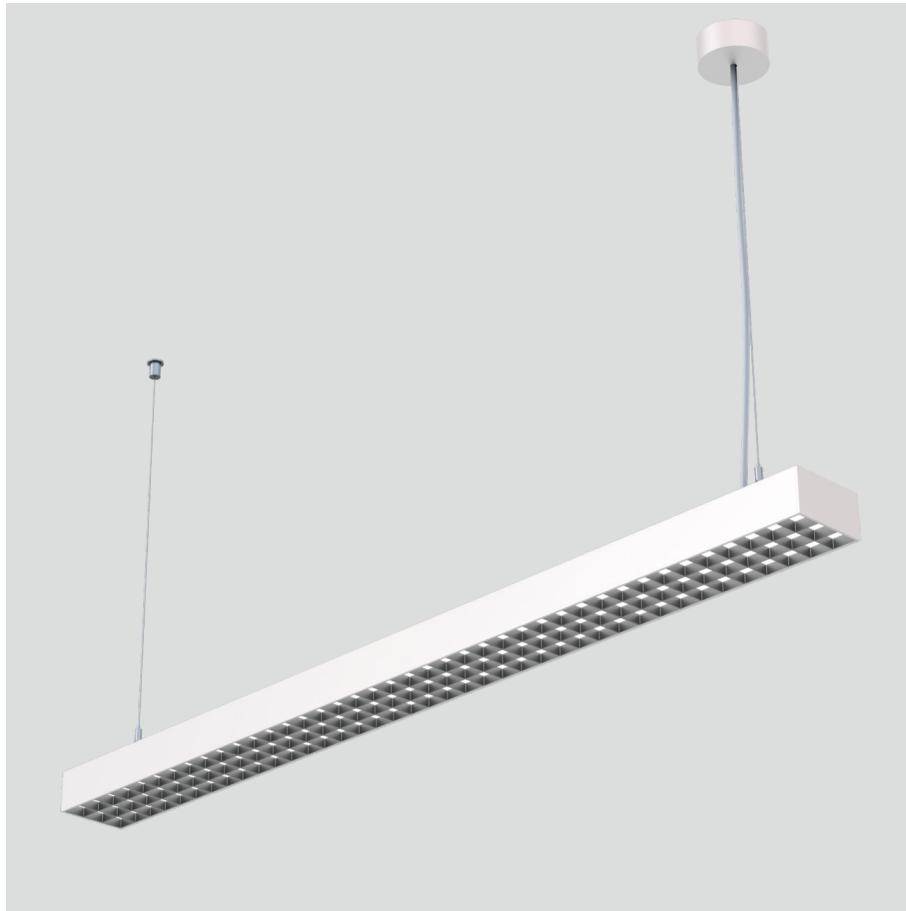

# Frigg-P

pendant luminaires

22.005.23009

## GENERAL

Ceiling  
Suspended  
White  
IP20  
indirect 3000 lm  
direct 2700 lm  
total 5700 lm  
Beam Angle  $\uparrow 115^\circ / 85^\circ \downarrow$   
UGR < 16

## PHYSICAL

length 1126 mm  
width 96 mm  
height 58 mm  
3.5 kg