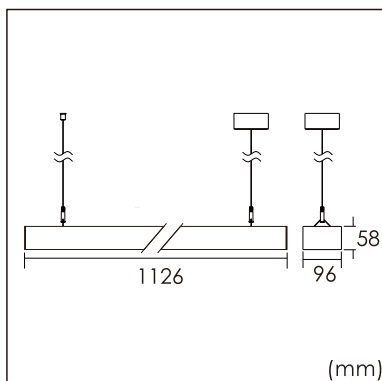

The data values for the luminous flux are initially subject to a tolerance of +/- 10%, those for the electrical connected load are initially subject to a tolerance of +/- 10%, and those for the colour temperature are initially subject to a tolerance of +/- 150 K. Product illustrations serve as examples and may differ from the original. No liability is assumed for typographical or printing errors. We reserve the right to make alterations in the interest of improving our products.