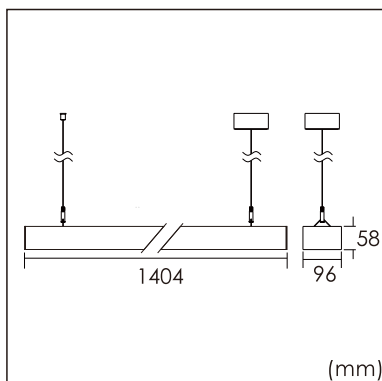

The data values for the luminous flux are initially subject to a tolerance of +/- 10%, those for the electrical connected load are initially subject to a tolerance of +/- 10%, and those for the colour temperature are initially subject to a tolerance of +/- 150 K. Product illustrations serve as examples and may differ from the original. No liability is assumed for typographical or printing errors. We reserve the right to make alterations in the interest of improving our products.