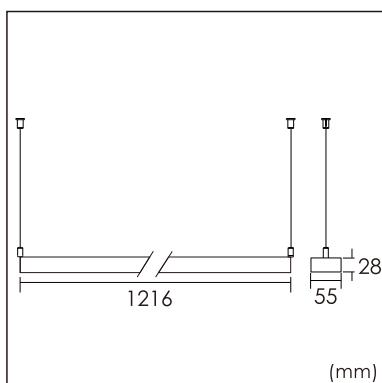

22.004.24004

GENERAL

Ceiling
Suspended
White
IP20
indirect 1000 lm
total 1000 lm
Beam Angle \uparrow 160°
UGR<6

LED

4000K neutral white
CRI \geq 80
L80(B10)50,000H
SDCM <3

PHYSICAL

length 1216 mm
width 55 mm
height 28 mm
2.2 kg

ELECTRICAL

10W
100 lm/W
No Dimming
AC200~240V

The data values for the luminous flux are initially subject to a tolerance of +/- 10%, those for the electrical connected load are initially subject to a tolerance of +/- 10%, and those for the colour temperature are initially subject to a tolerance of +/- 150 K. Product illustrations serve as examples and may differ from the original. No liability is assumed for typographical or printing errors. We reserve the right to make alterations in the interest of improving our products.