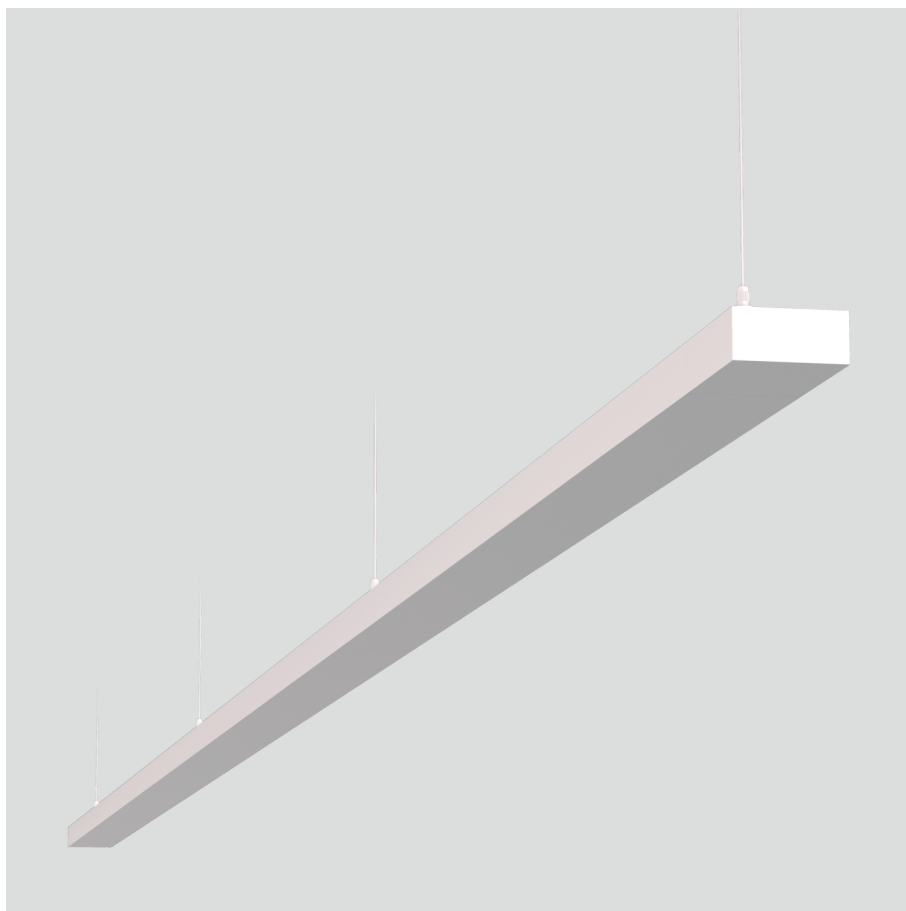

22.004.24004

GENERAL

Ceiling
Suspended
White
IP20
indirect 1000 lm
total 1000 lm
Beam Angle \uparrow 160°
UGR<6

LED

4000K neutral white
CRI \geq 80
L80(B10)50,000H
SDCM <3

PHYSICAL

length 1216 mm
width 55 mm
height 28 mm
2.2 kg