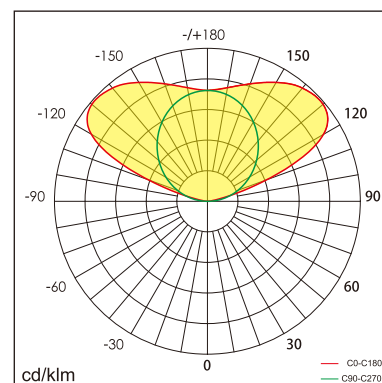

22.004.24004

GENERAL

Ceiling
Suspended
White
IP20
indirect 1000 lm
total 1000 lm
Beam Angle \uparrow 160°
UGR<6

LED

4000K neutral white
CRI \geq 80
L80(B10)50,000H
SDCM <3

PHYSICAL

length 1216 mm
width 55 mm
height 28 mm
2.2 kg

ELECTRICAL

10W
100 lm/W
No Dimming
AC200~240V

The data values for the luminous flux are initially subject to a tolerance of +/- 10%, those for the electrical connected load are initially subject to a tolerance of +/- 10%, and those for the colour temperature are initially subject to a tolerance of +/- 150 K. Product illustrations serve as examples and may differ from the original. No liability is assumed for typographical or printing errors. We reserve the right to make alterations in the interest of improving our products.