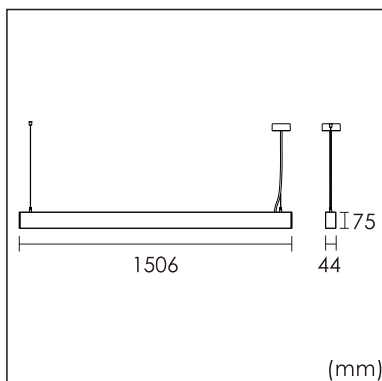

22.014.33071

GENERAL

Ceiling
Suspended
Silver
IP20
direct 4500 lm
total 4500 lm
Beam Angle 80°
UGR<21

LED

3000K warm white
CRI ≥ 80
L80(B10)50,000H
SDCM <3

PHYSICAL

length 1506 mm
width 44 mm
height 75 mm
3.7 kg

ELECTRICAL

50W
90 lm/W
DALI Dimming
AC200~240V

The data values for the luminous flux are initially subject to a tolerance of +/- 10%, those for the electrical connected load are initially subject to a tolerance of +/- 10%, and those for the colour temperature are initially subject to a tolerance of +/- 150 K. Product illustrations serve as examples and may differ from the original. No liability is assumed for typographical or printing errors. We reserve the right to make alterations in the interest of improving our products.