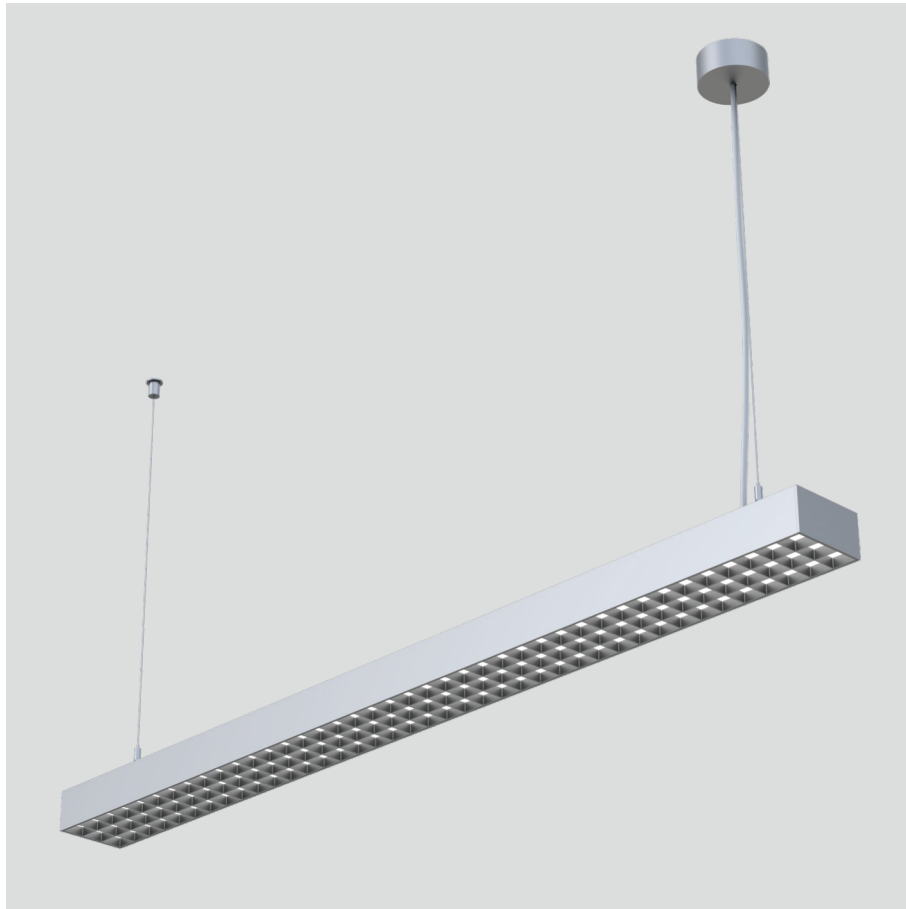

Frigg-P

pendant luminaires

22.005.34024

GENERAL

Ceiling
Suspended
Silver
IP20
indirect 3500 lm
direct 3200 lm
total 6700 lm
Beam Angle $\uparrow 115^\circ / 85^\circ \downarrow$
UGR < 16

LED

4000K neutral white
CRI ≥ 80
L80(B10)50,000H
SDCM < 3

PHYSICAL

length 1404 mm
width 96 mm
height 58 mm
4 kg

ELECTRICAL

70W
100 lm/W
No Dimming
AC200~240V

The data values for the luminous flux are initially subject to a tolerance of +/- 10%, those for the electrical connected load are initially subject to a tolerance of +/- 10%, and those for the colour temperature are initially subject to a tolerance of +/- 150 K. Product illustrations serve as examples and may differ from the original. No liability is assumed for typographical or printing errors. We reserve the right to make alterations in the interest of improving our products.