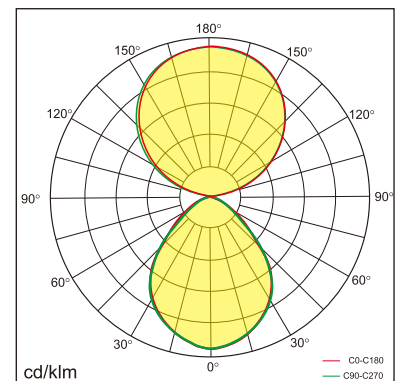

Frigg-P

pendant luminaires

22.005.34024

GENERAL

Ceiling
Suspended
Silver
IP20
indirect 3500 lm
direct 3200 lm
total 6700 lm
Beam Angle $\uparrow 115^\circ / 85^\circ \downarrow$
UGR < 16

LED

4000K neutral white
CRI ≥ 80
L80(B10)50,000H
SDCM < 3

PHYSICAL

length 1404 mm
width 96 mm
height 58 mm
4 kg

ELECTRICAL

70W
100 lm/W
No Dimming
AC200~240V

The data values for the luminous flux are initially subject to a tolerance of +/- 10%, those for the electrical connected load are initially subject to a tolerance of +/- 10%, and those for the colour temperature are initially subject to a tolerance of +/- 150 K. Product illustrations serve as examples and may differ from the original. No liability is assumed for typographical or printing errors. We reserve the right to make alterations in the interest of improving our products.