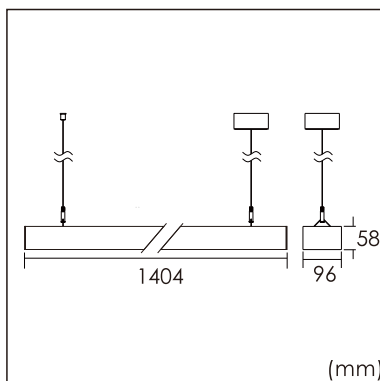

Frigg-P

pendant luminaires

22.005.34024

GENERAL

Ceiling
Suspended
Silver
IP20
indirect 3500 lm
direct 3200 lm
total 6700 lm
Beam Angle $\uparrow 115^\circ / 85^\circ \downarrow$
UGR < 16

LED

4000K neutral white
CRI ≥ 80
L80(B10)50,000H
SDCM < 3

PHYSICAL

length 1404 mm
width 96 mm
height 58 mm
4 kg

ELECTRICAL

70W
100 lm/W
No Dimming
AC200~240V

The data values for the luminous flux are initially subject to a tolerance of +/- 10%, those for the electrical connected load are initially subject to a tolerance of +/- 10%, and those for the colour temperature are initially subject to a tolerance of +/- 150 K. Product illustrations serve as examples and may differ from the original. No liability is assumed for typographical or printing errors. We reserve the right to make alterations in the interest of improving our products.