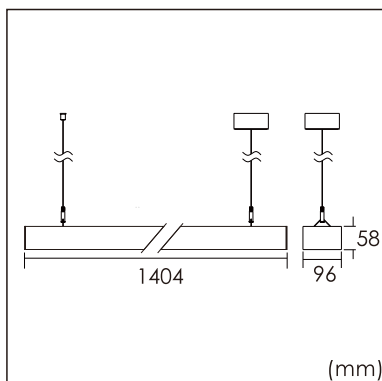

Frigg-P

pendant luminaires

22.005.14032

GENERAL

Ceiling
Suspended
black
IP20
indirect 3500 lm
direct 3200 lm
total 6700 lm
Beam Angle $\uparrow 115^\circ / 85^\circ \downarrow$
UGR < 16

LED

4000K neutral white
CRI ≥ 80
L80(B10)50,000H
SDCM < 3

PHYSICAL

length 1404 mm
width 96 mm
height 58 mm
4 kg

ELECTRICAL

70W
100 lm/W
DALI Dimming
AC200~240V

The data values for the luminous flux are initially subject to a tolerance of +/- 10%, those for the electrical connected load are initially subject to a tolerance of +/- 10%, and those for the colour temperature are initially subject to a tolerance of +/- 150 K. Product illustrations serve as examples and may differ from the original. No liability is assumed for typographical or printing errors. We reserve the right to make alterations in the interest of improving our products.