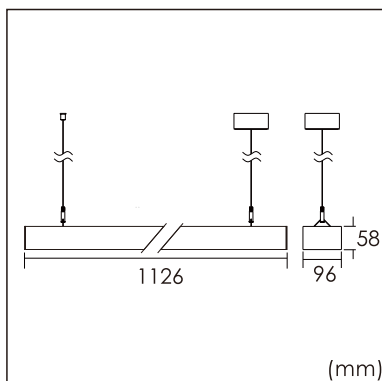

Frigg-P

pendant luminaires

22.005.13001

GENERAL

Ceiling
Suspended
black
IP20
indirect 3000 lm
direct 2700 lm
total 5700 lm
Beam Angle $\uparrow 115^\circ/85^\circ\downarrow$
UGR<16

LED

3000K warm white
CRI ≥ 80
L80(B10)50,000H
SDCM <3

PHYSICAL

length 1126 mm
width 96 mm
height 58 mm
3.5 kg

ELECTRICAL

60W
100 lm/W
No Dimming
AC200~240V

The data values for the luminous flux are initially subject to a tolerance of +/- 10%, those for the electrical connected load are initially subject to a tolerance of +/- 10%, and those for the colour temperature are initially subject to a tolerance of +/- 150 K. Product illustrations serve as examples and may differ from the original. No liability is assumed for typographical or printing errors. We reserve the right to make alterations in the interest of improving our products.