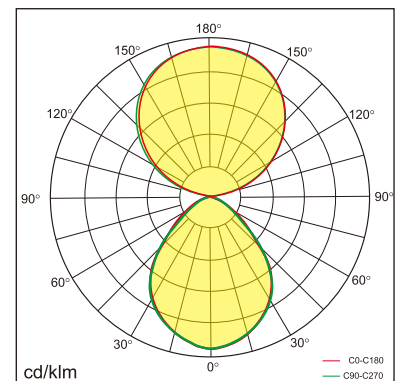

Frigg-P

pendant luminaires

22.005.13001

GENERAL

Ceiling
Suspended
black
IP20
indirect 3000 lm
direct 2700 lm
total 5700 lm
Beam Angle $\uparrow 115^\circ/85^\circ\downarrow$
UGR<16

LED

3000K warm white
CRI ≥ 80
L80(B10)50,000H
SDCM <3

PHYSICAL

length 1126 mm
width 96 mm
height 58 mm
3.5 kg

ELECTRICAL

60W
100 lm/W
No Dimming
AC200~240V

The data values for the luminous flux are initially subject to a tolerance of +/- 10%, those for the electrical connected load are initially subject to a tolerance of +/- 10%, and those for the colour temperature are initially subject to a tolerance of +/- 150 K. Product illustrations serve as examples and may differ from the original. No liability is assumed for typographical or printing errors. We reserve the right to make alterations in the interest of improving our products.