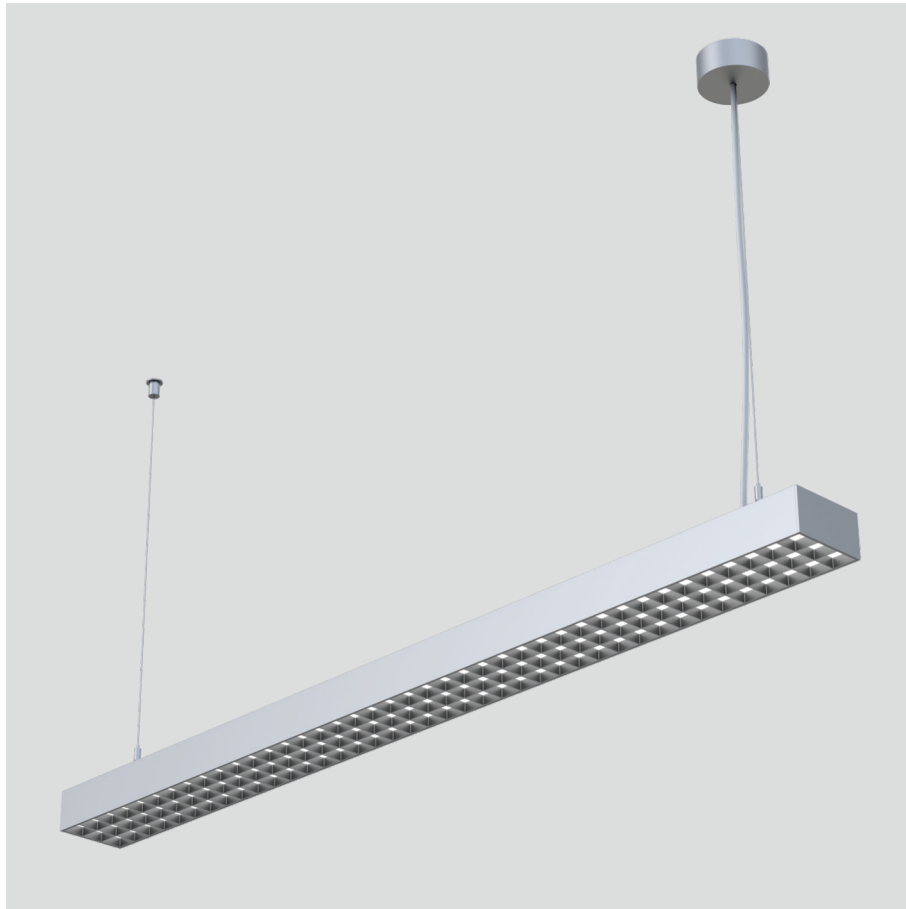

Frigg-P

pendant luminaires

22.005.33017

GENERAL

Ceiling
Suspended
Silver
IP20
indirect 3000 lm
direct 2700 lm
total 5700 lm
Beam Angle $\uparrow 115^\circ / 85^\circ \downarrow$
UGR < 16

LED

3000K warm white
CRI ≥ 80
L80(B10)50,000H
SDCM < 3

PHYSICAL

length 1126 mm
width 96 mm
height 58 mm
3.5 kg

ELECTRICAL

60W
100 lm/W
DALI Dimming
AC200~240V

The data values for the luminous flux are initially subject to a tolerance of +/- 10%, those for the electrical connected load are initially subject to a tolerance of +/- 10%, and those for the colour temperature are initially subject to a tolerance of +/- 150 K. Product illustrations serve as examples and may differ from the original. No liability is assumed for typographical or printing errors. We reserve the right to make alterations in the interest of improving our products.