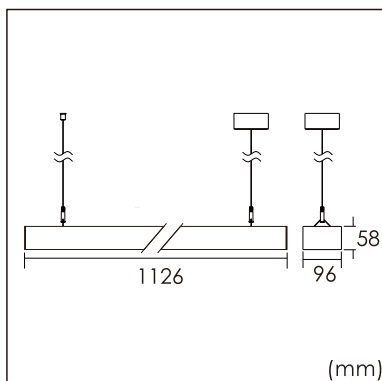

Frigg-P

pendant luminaires

22.005.33017

GENERAL

Ceiling
Suspended
Silver
IP20
indirect 3000 lm
direct 2700 lm
total 5700 lm
Beam Angle $\uparrow 115^\circ / 85^\circ \downarrow$
UGR < 16

LED

3000K warm white
CRI ≥ 80
L80(B10)50,000H
SDCM < 3

PHYSICAL

length 1126 mm
width 96 mm
height 58 mm
3.5 kg

ELECTRICAL

60W
100 lm/W
DALI Dimming
AC200~240V

The data values for the luminous flux are initially subject to a tolerance of +/- 10%, those for the electrical connected load are initially subject to a tolerance of +/- 10%, and those for the colour temperature are initially subject to a tolerance of +/- 150 K. Product illustrations serve as examples and may differ from the original. No liability is assumed for typographical or printing errors. We reserve the right to make alterations in the interest of improving our products.