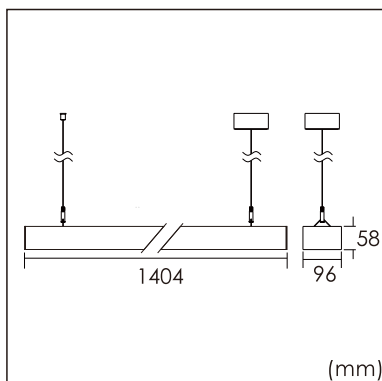

Frigg-P

pendant luminaires

22.005.23021

GENERAL

Ceiling
Suspended
White
IP20
indirect 3500 lm
direct 3200 lm
total 6700 lm
Beam Angle $\uparrow 115^\circ / 85^\circ \downarrow$
UGR < 16

LED

3000K warm white
CRI ≥ 80
L80(B10)50,000H
SDCM < 3

PHYSICAL

length 1404 mm
width 96 mm
height 58 mm
4 kg

ELECTRICAL

70W
100 lm/W
No Dimming
AC200~240V

The data values for the luminous flux are initially subject to a tolerance of +/- 10%, those for the electrical connected load are initially subject to a tolerance of +/- 10%, and those for the colour temperature are initially subject to a tolerance of +/- 150 K. Product illustrations serve as examples and may differ from the original. No liability is assumed for typographical or printing errors. We reserve the right to make alterations in the interest of improving our products.