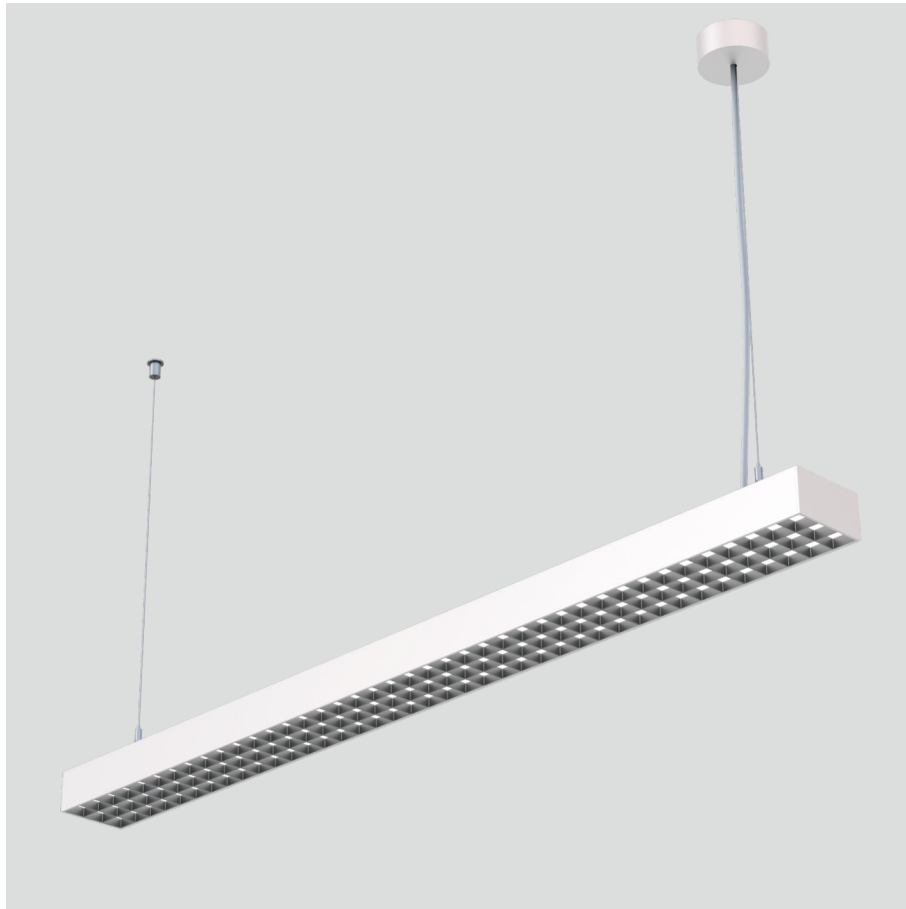

Frigg-P

pendant luminaires

22.005.23021

GENERAL

Ceiling
Suspended
White
IP20
indirect 3500 lm
direct 3200 lm
total 6700 lm
Beam Angle $\uparrow 115^\circ / 85^\circ \downarrow$
UGR < 16

LED

3000K warm white
CRI ≥ 80
L80(B10)50,000H
SDCM < 3

PHYSICAL

length 1404 mm
width 96 mm
height 58 mm
4 kg

ELECTRICAL

70W
100 lm/W
No Dimming
AC200~240V

The data values for the luminous flux are initially subject to a tolerance of +/- 10%, those for the electrical connected load are initially subject to a tolerance of +/- 10%, and those for the colour temperature are initially subject to a tolerance of +/- 150 K. Product illustrations serve as examples and may differ from the original. No liability is assumed for typographical or printing errors. We reserve the right to make alterations in the interest of improving our products.