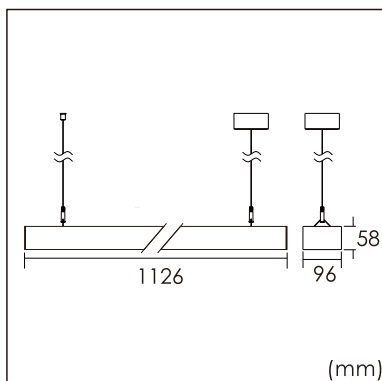

Frigg-P

pendant luminaires

22.005.34012

GENERAL

Ceiling
Suspended
Silver
IP20
indirect 3000 lm
direct 2700 lm
total 5700 lm
Beam Angle $\uparrow 115^\circ / 85^\circ \downarrow$
UGR < 16

LED

4000K neutral white
CRI ≥ 80
L80(B10)50,000H
SDCM < 3

PHYSICAL

length 1126 mm
width 96 mm
height 58 mm
3.5 kg

ELECTRICAL

60W
100 lm/W
1-10V Dimming
AC200~240V

The data values for the luminous flux are initially subject to a tolerance of +/- 10%, those for the electrical connected load are initially subject to a tolerance of +/- 10%, and those for the colour temperature are initially subject to a tolerance of +/- 150 K. Product illustrations serve as examples and may differ from the original. No liability is assumed for typographical or printing errors. We reserve the right to make alterations in the interest of improving our products.