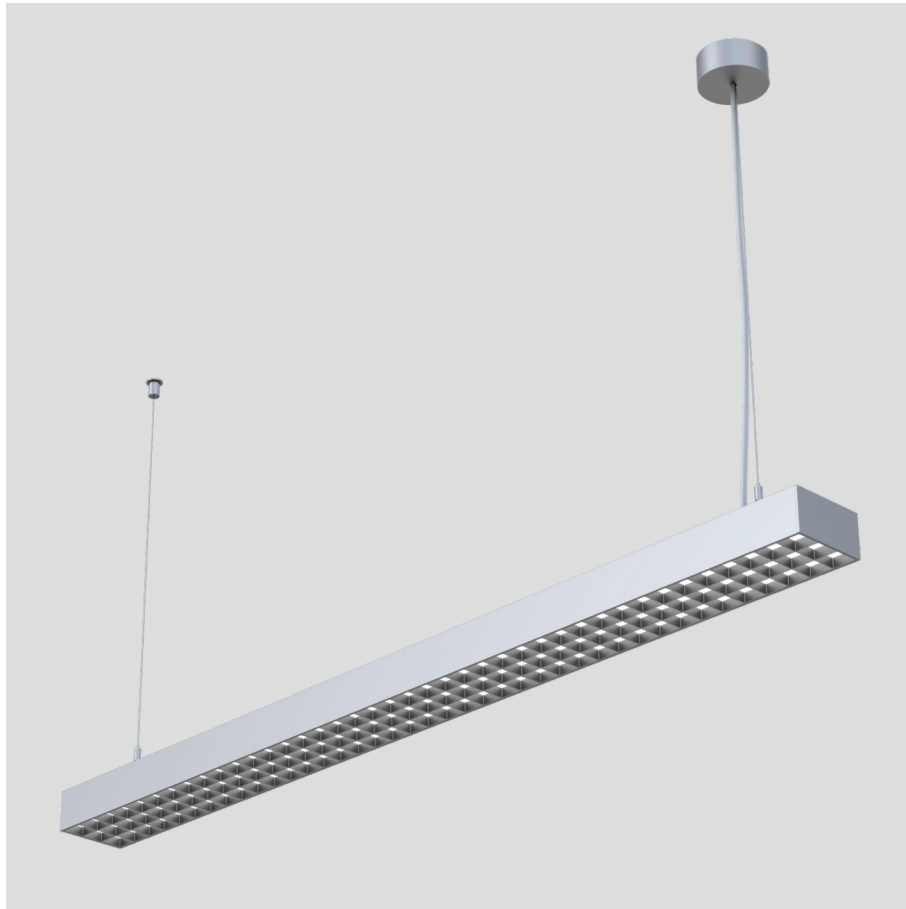

Frigg-P

pendant luminaires

22.005.34012

GENERAL

Ceiling
Suspended
Silver
IP20
indirect 3000 lm
direct 2700 lm
total 5700 lm
Beam Angle $\uparrow 115^\circ / 85^\circ \downarrow$
UGR < 16

LED

4000K neutral white
CRI ≥ 80
L80(B10)50,000H
SDCM < 3

PHYSICAL

length 1126 mm
width 96 mm
height 58 mm
3.5 kg

ELECTRICAL

60W
100 lm/W
1-10V Dimming
AC200~240V

The data values for the luminous flux are initially subject to a tolerance of +/- 10%, those for the electrical connected load are initially subject to a tolerance of +/- 10%, and those for the colour temperature are initially subject to a tolerance of +/- 150 K. Product illustrations serve as examples and may differ from the original. No liability is assumed for typographical or printing errors. We reserve the right to make alterations in the interest of improving our products.