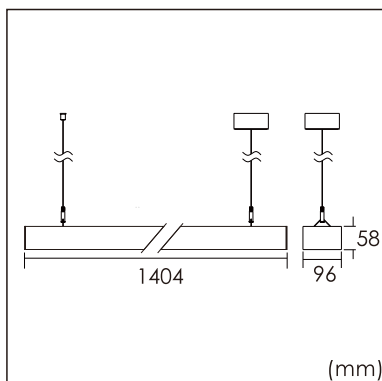

Frigg-P

pendant luminaires

22.005.13025

GENERAL

Ceiling
Suspended
black
IP20
indirect 3500 lm
direct 3200 lm
total 6700 lm
Beam Angle $\uparrow 115^\circ / 85^\circ \downarrow$
UGR < 16

LED

3000K warm white
CRI ≥ 80
L80(B10)50,000H
SDCM < 3

PHYSICAL

length 1404 mm
width 96 mm
height 58 mm
4 kg

ELECTRICAL

70W
100 lm/W
1-10V Dimming
AC200~240V

The data values for the luminous flux are initially subject to a tolerance of +/- 10%, those for the electrical connected load are initially subject to a tolerance of +/- 10%, and those for the colour temperature are initially subject to a tolerance of +/- 150 K. Product illustrations serve as examples and may differ from the original. No liability is assumed for typographical or printing errors. We reserve the right to make alterations in the interest of improving our products.