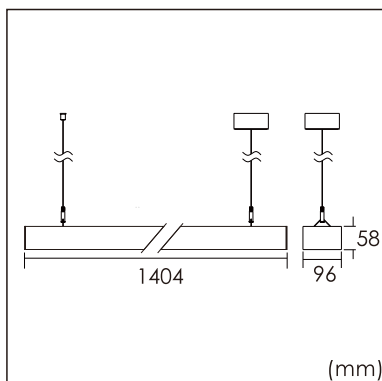

Frigg-P

pendant luminaires

22.005.13031

GENERAL

Ceiling
Suspended
black
IP20
indirect 3500 lm
direct 3200 lm
total 6700 lm
Beam Angle $\uparrow 115^\circ / 85^\circ \downarrow$
UGR < 16

LED

3000K warm white
CRI ≥ 80
L80(B10)50,000H
SDCM < 3

PHYSICAL

length 1404 mm
width 96 mm
height 58 mm
4 kg

ELECTRICAL

70W
100 lm/W
DALI Dimming
AC200~240V

The data values for the luminous flux are initially subject to a tolerance of +/- 10%, those for the electrical connected load are initially subject to a tolerance of +/- 10%, and those for the colour temperature are initially subject to a tolerance of +/- 150 K. Product illustrations serve as examples and may differ from the original. No liability is assumed for typographical or printing errors. We reserve the right to make alterations in the interest of improving our products.