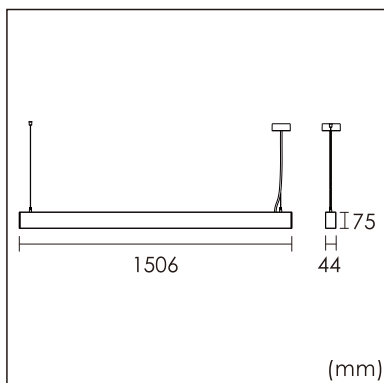

22.014.13067

GENERAL

Ceiling
Suspended
black
IP20
direct 4500 lm
total 4500 lm
Beam Angle 80°
UGR<21

LED

3000K warm white
CRI ≥ 80
L80(B10)50,000H
SDCM <3

PHYSICAL

length 1506 mm
width 44 mm
height 75 mm
3.7 kg

ELECTRICAL

50W
90 lm/W
DALI Dimming
AC200~240V

The data values for the luminous flux are initially subject to a tolerance of +/- 10%, those for the electrical connected load are initially subject to a tolerance of +/- 10%, and those for the colour temperature are initially subject to a tolerance of +/- 150 K. Product illustrations serve as examples and may differ from the original. No liability is assumed for typographical or printing errors. We reserve the right to make alterations in the interest of improving our products.