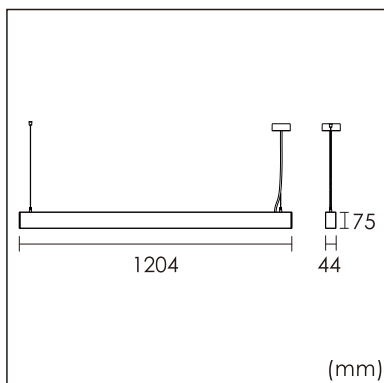

22.014.14044

GENERAL

Ceiling
Suspended
black
IP20
direct 3600 lm
total 3600 lm
Beam Angle 80°
UGR<21

LED

4000K neutral white
CRI ≥ 80
L80(B10)50,000H
SDCM <3

PHYSICAL

length 1204 mm
width 44 mm
height 75 mm
2.85 kg

ELECTRICAL

40W
90 lm/W
1-10V Dimming
AC200~240V

The data values for the luminous flux are initially subject to a tolerance of +/- 10%, those for the electrical connected load are initially subject to a tolerance of +/- 10%, and those for the colour temperature are initially subject to a tolerance of +/- 150 K. Product illustrations serve as examples and may differ from the original. No liability is assumed for typographical or printing errors. We reserve the right to make alterations in the interest of improving our products.