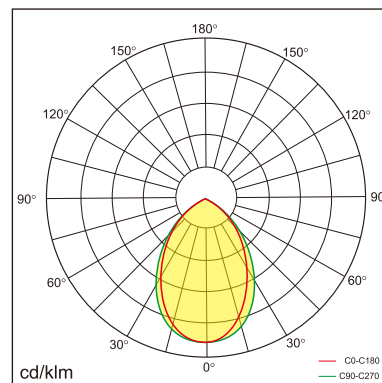

22.014.14044

GENERAL

Ceiling
Suspended
black
IP20
direct 3600 lm
total 3600 lm
Beam Angle 80°
UGR<21

LED

4000K neutral white
CRI ≥ 80
L80(B10)50,000H
SDCM <3

PHYSICAL

length 1204 mm
width 44 mm
height 75 mm
2.85 kg

ELECTRICAL

40W
90 lm/W
1-10V Dimming
AC200~240V

The data values for the luminous flux are initially subject to a tolerance of +/- 10%, those for the electrical connected load are initially subject to a tolerance of +/- 10%, and those for the colour temperature are initially subject to a tolerance of +/- 150 K. Product illustrations serve as examples and may differ from the original. No liability is assumed for typographical or printing errors. We reserve the right to make alterations in the interest of improving our products.