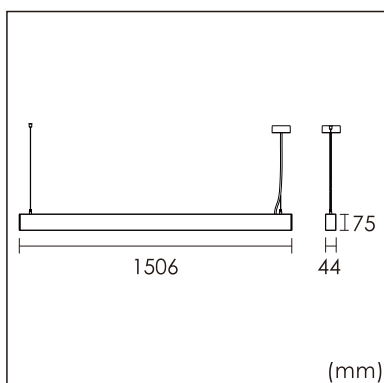

The data values for the luminous flux are initially subject to a tolerance of +/- 10%, those for the electrical connected load are initially subject to a tolerance of +/- 10%, and those for the colour temperature are initially subject to a tolerance of +/- 150 K. Product illustrations serve as examples and may differ from the original. No liability is assumed for typographical or printing errors. We reserve the right to make alterations in the interest of improving our products.