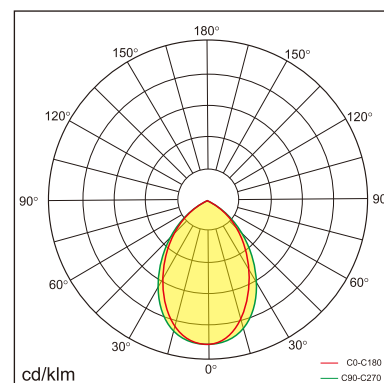

The data values for the luminous flux are initially subject to a tolerance of +/- 10%, those for the electrical connected load are initially subject to a tolerance of +/- 10%, and those for the colour temperature are initially subject to a tolerance of +/- 150 K. Product illustrations serve as examples and may differ from the original. No liability is assumed for typographical or printing errors. We reserve the right to make alterations in the interest of improving our products.