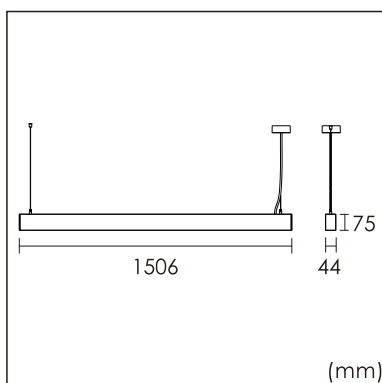

The data values for the luminous flux are initially subject to a tolerance of +/- 10%, those for the electrical connected load are initially subject to a tolerance of +/- 10%, and those for the colour temperature are initially subject to a tolerance of +/- 150 K. Product illustrations serve as examples and may differ from the original. No liability is assumed for typographical or printing errors. We reserve the right to make alterations in the interest of improving our products.