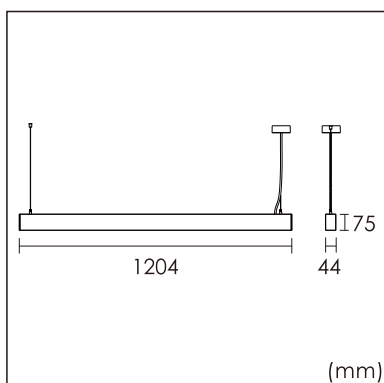

22.014.33047

GENERAL

Ceiling
Suspended
Silver
IP20
direct 3600 lm
total 3600 lm
Beam Angle 80°
UGR<21

LED

3000K warm white
CRI ≥ 80
L80(B10)50,000H
SDCM <3

PHYSICAL

length 1204 mm
width 44 mm
height 75 mm
2.85 kg

ELECTRICAL

40W
90 lm/W
1-10V Dimming
AC200~240V

The data values for the luminous flux are initially subject to a tolerance of +/- 10%, those for the electrical connected load are initially subject to a tolerance of +/- 10%, and those for the colour temperature are initially subject to a tolerance of +/- 150 K. Product illustrations serve as examples and may differ from the original. No liability is assumed for typographical or printing errors. We reserve the right to make alterations in the interest of improving our products.