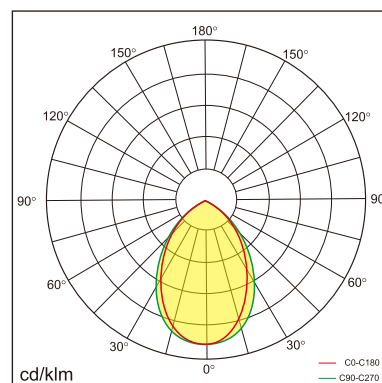

22.014.33047

GENERAL

Ceiling
Suspended
Silver
IP20
direct 3600 lm
total 3600 lm
Beam Angle 80°
UGR<21

LED

3000K warm white
CRI ≥ 80
L80(B10)50,000H
SDCM <3

PHYSICAL

length 1204 mm
width 44 mm
height 75 mm
2.85 kg

ELECTRICAL

40W
90 lm/W
1-10V Dimming
AC200~240V

The data values for the luminous flux are initially subject to a tolerance of +/- 10%, those for the electrical connected load are initially subject to a tolerance of +/- 10%, and those for the colour temperature are initially subject to a tolerance of +/- 150 K. Product illustrations serve as examples and may differ from the original. No liability is assumed for typographical or printing errors. We reserve the right to make alterations in the interest of improving our products.