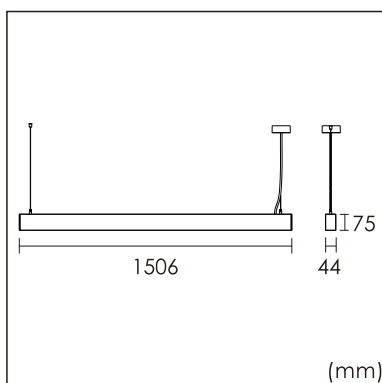

22.014.33065

GENERAL

Ceiling
Suspended
Silver
IP20
direct 4500 lm
total 4500 lm
Beam Angle 80°
UGR<21

LED

3000K warm white
CRI ≥ 80
L80(B10)50,000H
SDCM <3

PHYSICAL

length 1506 mm
width 44 mm
height 75 mm
3.7 kg

ELECTRICAL

50W
90 lm/W
1-10V Dimming
AC200~240V

The data values for the luminous flux are initially subject to a tolerance of +/- 10%, those for the electrical connected load are initially subject to a tolerance of +/- 10%, and those for the colour temperature are initially subject to a tolerance of +/- 150 K. Product illustrations serve as examples and may differ from the original. No liability is assumed for typographical or printing errors. We reserve the right to make alterations in the interest of improving our products.