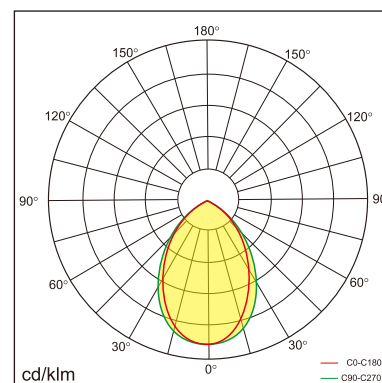

22.014.33065

GENERAL

Ceiling
Suspended
Silver
IP20
direct 4500 lm
total 4500 lm
Beam Angle 80°
UGR<21

LED

3000K warm white
CRI ≥ 80
L80(B10)50,000H
SDCM <3

PHYSICAL

length 1506 mm
width 44 mm
height 75 mm
3.7 kg

ELECTRICAL

50W
90 lm/W
1-10V Dimming
AC200~240V

The data values for the luminous flux are initially subject to a tolerance of +/- 10%, those for the electrical connected load are initially subject to a tolerance of +/- 10%, and those for the colour temperature are initially subject to a tolerance of +/- 150 K. Product illustrations serve as examples and may differ from the original. No liability is assumed for typographical or printing errors. We reserve the right to make alterations in the interest of improving our products.