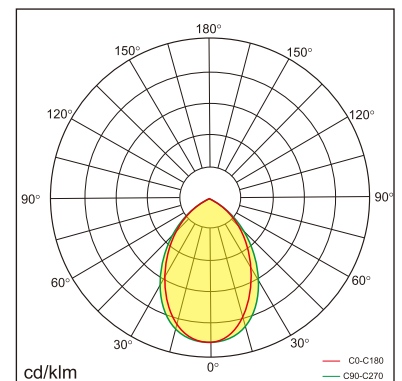

Eros-P

pendant luminaires

22.014.34060

GENERAL

Ceiling
Suspended
Silver
IP20
direct 4500 lm
total 4500 lm
Beam Angle 80°
UGR<21

LED

4000K neutral white
CRI ≥ 80
L80(B10)50,000H
SDCM <3

PHYSICAL

length 1506 mm
width 44 mm
height 75 mm
3.7 kg

ELECTRICAL

50W
90 lm/W
No Dimming
AC200~240V

The data values for the luminous flux are initially subject to a tolerance of +/- 10%, those for the electrical connected load are initially subject to a tolerance of +/- 10%, and those for the colour temperature are initially subject to a tolerance of +/- 150 K. Product illustrations serve as examples and may differ from the original. No liability is assumed for typographical or printing errors. We reserve the right to make alterations in the interest of improving our products.