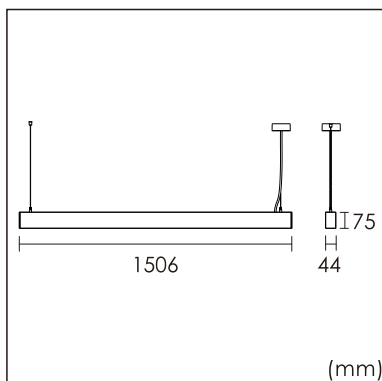

Eros-P

pendant luminaires

22.014.34060

GENERAL

Ceiling
Suspended
Silver
IP20
direct 4500 lm
total 4500 lm
Beam Angle 80°
UGR<21

LED

4000K neutral white
CRI ≥ 80
L80(B10)50,000H
SDCM <3

PHYSICAL

length 1506 mm
width 44 mm
height 75 mm
3.7 kg

ELECTRICAL

50W
90 lm/W
No Dimming
AC200~240V

The data values for the luminous flux are initially subject to a tolerance of +/- 10%, those for the electrical connected load are initially subject to a tolerance of +/- 10%, and those for the colour temperature are initially subject to a tolerance of +/- 150 K. Product illustrations serve as examples and may differ from the original. No liability is assumed for typographical or printing errors. We reserve the right to make alterations in the interest of improving our products.