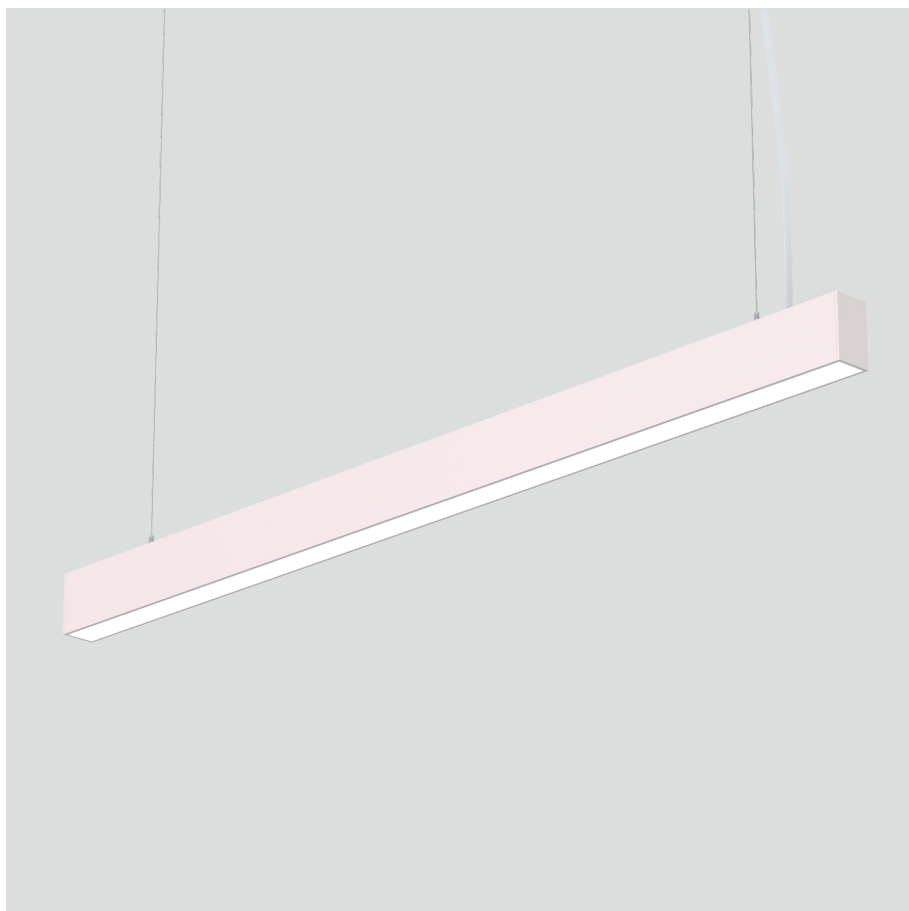

### GENERAL

Ceiling  
Suspended  
White  
IP20  
direct 3600 lm  
total 3600 lm  
Beam Angle 80°  
UGR<21

### PHYSICAL

length 1204 mm  
width 44 mm  
height 75 mm  
2.85 kg