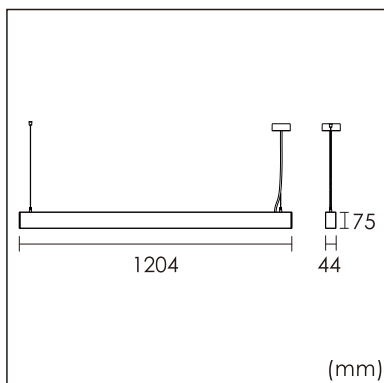

The data values for the luminous flux are initially subject to a tolerance of +/- 10%, those for the electrical connected load are initially subject to a tolerance of +/- 10%, and those for the colour temperature are initially subject to a tolerance of +/- 150 K. Product illustrations serve as examples and may differ from the original. No liability is assumed for typographical or printing errors. We reserve the right to make alterations in the interest of improving our products.