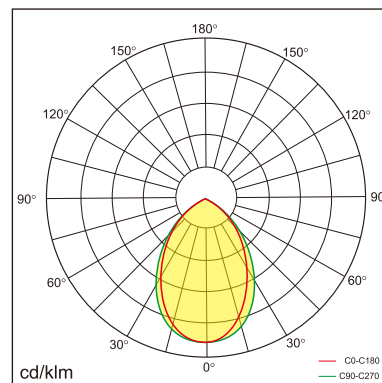

The data values for the luminous flux are initially subject to a tolerance of +/- 10%, those for the electrical connected load are initially subject to a tolerance of +/- 10%, and those for the colour temperature are initially subject to a tolerance of +/- 150 K. Product illustrations serve as examples and may differ from the original. No liability is assumed for typographical or printing errors. We reserve the right to make alterations in the interest of improving our products.