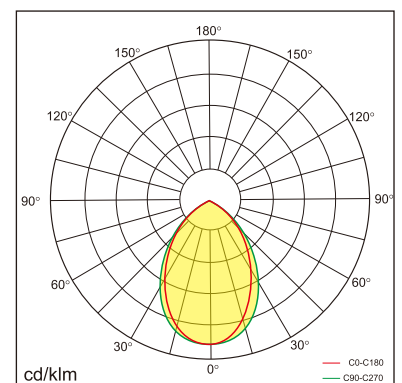

22.014.24058

GENERAL

Ceiling
Suspended
White
IP20
direct 4500 lm
total 4500 lm
Beam Angle 80°
UGR<21

LED

4000K neutral white
CRI ≥ 80
L80(B10)50,000H
SDCM <3

PHYSICAL

length 1506 mm
width 44 mm
height 75 mm
3.7 kg

ELECTRICAL

50W
90 lm/W
No Dimming
AC200~240V

The data values for the luminous flux are initially subject to a tolerance of +/- 10%, those for the electrical connected load are initially subject to a tolerance of +/- 10%, and those for the colour temperature are initially subject to a tolerance of +/- 150 K. Product illustrations serve as examples and may differ from the original. No liability is assumed for typographical or printing errors. We reserve the right to make alterations in the interest of improving our products.