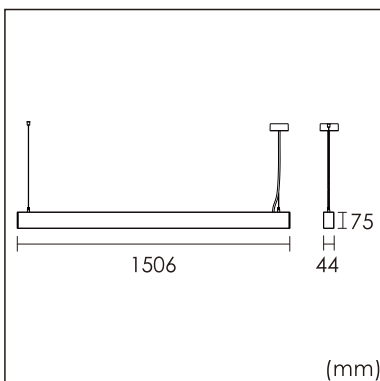

22.014.24058

GENERAL

Ceiling
Suspended
White
IP20
direct 4500 lm
total 4500 lm
Beam Angle 80°
UGR<21

LED

4000K neutral white
CRI ≥ 80
L80(B10)50,000H
SDCM <3

PHYSICAL

length 1506 mm
width 44 mm
height 75 mm
3.7 kg

ELECTRICAL

50W
90 lm/W
No Dimming
AC200~240V

The data values for the luminous flux are initially subject to a tolerance of +/- 10%, those for the electrical connected load are initially subject to a tolerance of +/- 10%, and those for the colour temperature are initially subject to a tolerance of +/- 150 K. Product illustrations serve as examples and may differ from the original. No liability is assumed for typographical or printing errors. We reserve the right to make alterations in the interest of improving our products.