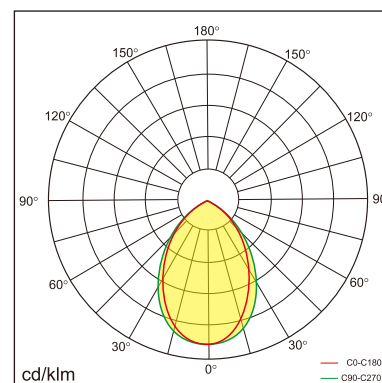

The data values for the luminous flux are initially subject to a tolerance of +/- 10%, those for the electrical connected load are initially subject to a tolerance of +/- 10%, and those for the colour temperature are initially subject to a tolerance of +/- 150 K. Product illustrations serve as examples and may differ from the original. No liability is assumed for typographical or printing errors. We reserve the right to make alterations in the interest of improving our products.