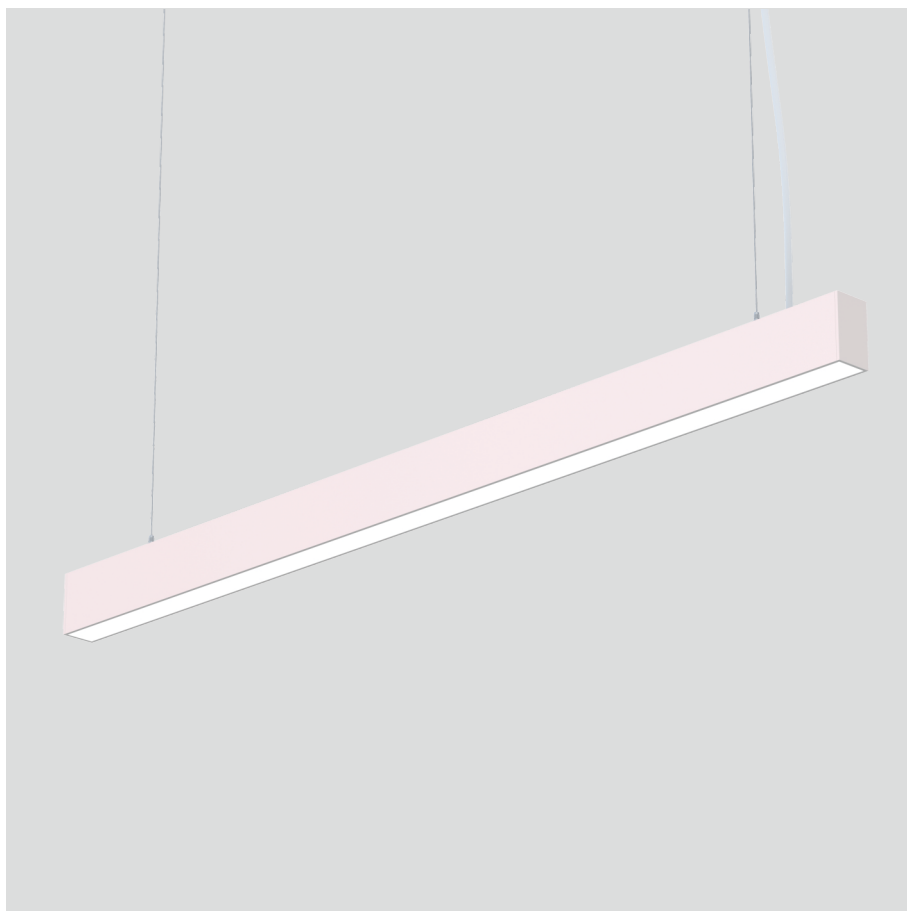

### GENERAL

Ceiling  
Suspended  
White  
IP20  
direct 3600 lm  
total 3600 lm  
Beam Angle 80°  
UGR<21

### PHYSICAL

length 1204 mm  
width 44 mm  
height 75 mm  
2.85 kg