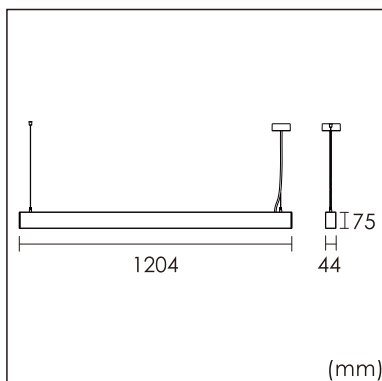

The data values for the luminous flux are initially subject to a tolerance of +/- 10%, those for the electrical connected load are initially subject to a tolerance of +/- 10%, and those for the colour temperature are initially subject to a tolerance of +/- 150 K. Product illustrations serve as examples and may differ from the original. No liability is assumed for typographical or printing errors. We reserve the right to make alterations in the interest of improving our products.