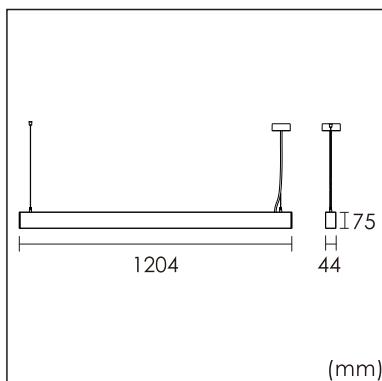

22.014.23051

GENERAL

Ceiling
Suspended
White
IP20
direct 3600 lm
total 3600 lm
Beam Angle 80°
UGR<21

LED

3000K warm white
CRI ≥ 80
L80(B10)50,000H
SDCM <3

PHYSICAL

length 1204 mm
width 44 mm
height 75 mm
2.85 kg

ELECTRICAL

40W
90 lm/W
DALI Dimming
AC200~240V

The data values for the luminous flux are initially subject to a tolerance of +/- 10%, those for the electrical connected load are initially subject to a tolerance of +/- 10%, and those for the colour temperature are initially subject to a tolerance of +/- 150 K. Product illustrations serve as examples and may differ from the original. No liability is assumed for typographical or printing errors. We reserve the right to make alterations in the interest of improving our products.