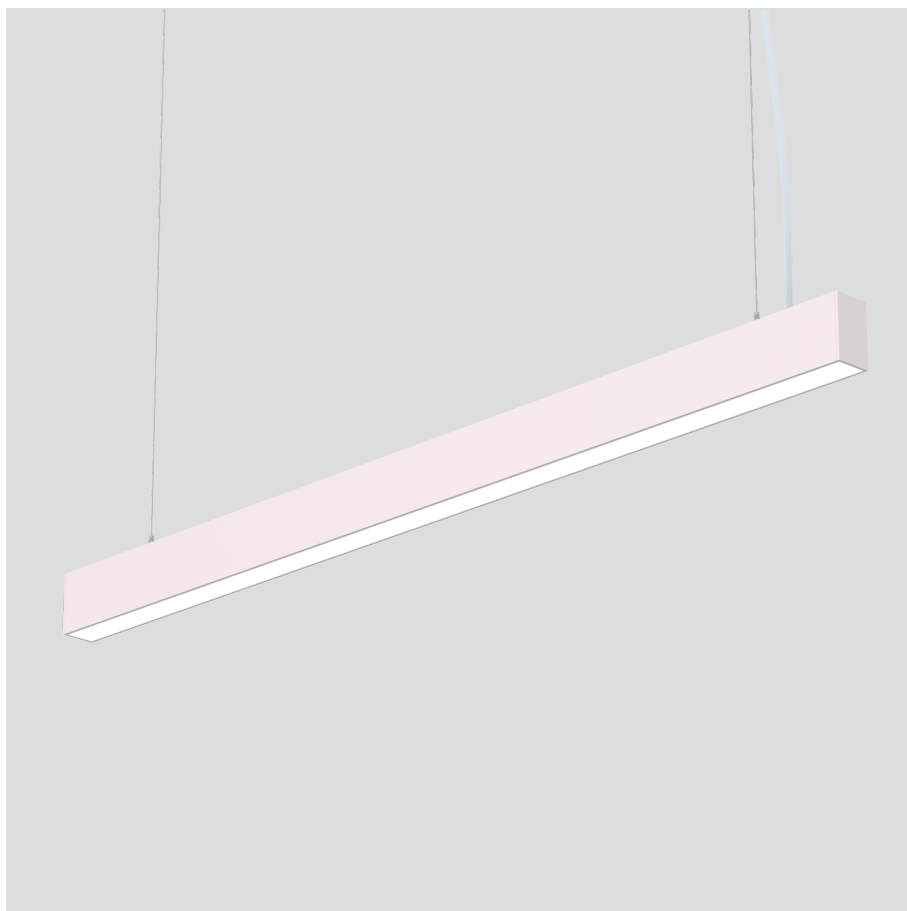

### GENERAL

Ceiling  
Suspended  
White  
IP20  
direct 3600 lm  
total 3600 lm  
Beam Angle 80°  
UGR<21

### PHYSICAL

length 1204 mm  
width 44 mm  
height 75 mm  
2.85 kg