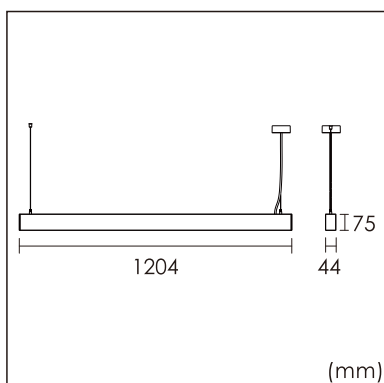

The data values for the luminous flux are initially subject to a tolerance of +/- 10%, those for the electrical connected load are initially subject to a tolerance of +/- 10%, and those for the colour temperature are initially subject to a tolerance of +/- 150 K. Product illustrations serve as examples and may differ from the original. No liability is assumed for typographical or printing errors. We reserve the right to make alterations in the interest of improving our products.