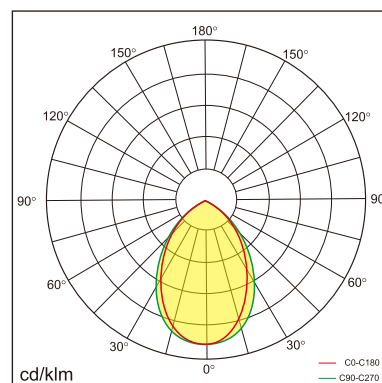

The data values for the luminous flux are initially subject to a tolerance of +/- 10%, those for the electrical connected load are initially subject to a tolerance of +/- 10%, and those for the colour temperature are initially subject to a tolerance of +/- 150 K. Product illustrations serve as examples and may differ from the original. No liability is assumed for typographical or printing errors. We reserve the right to make alterations in the interest of improving our products.