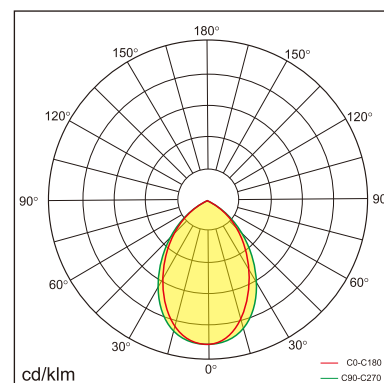

22.014.33041

GENERAL

Ceiling
Suspended
Silver
IP20
direct 3600 lm
total 3600 lm
Beam Angle 80°
UGR<21

LED

3000K warm white
CRI ≥ 80
L80(B10)50,000H
SDCM <3

PHYSICAL

length 1204 mm
width 44 mm
height 75 mm
2.85 kg

ELECTRICAL

40W
90 lm/W
No Dimming
AC200~240V

The data values for the luminous flux are initially subject to a tolerance of +/- 10%, those for the electrical connected load are initially subject to a tolerance of +/- 10%, and those for the colour temperature are initially subject to a tolerance of +/- 150 K. Product illustrations serve as examples and may differ from the original. No liability is assumed for typographical or printing errors. We reserve the right to make alterations in the interest of improving our products.