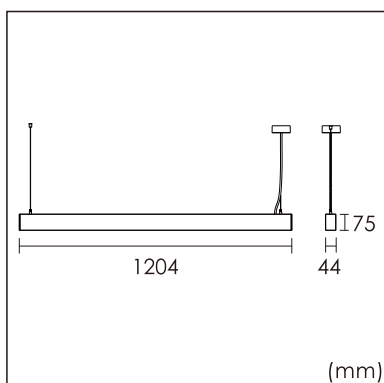

22.014.33041

GENERAL

Ceiling
Suspended
Silver
IP20
direct 3600 lm
total 3600 lm
Beam Angle 80°
UGR<21

LED

3000K warm white
CRI ≥ 80
L80(B10)50,000H
SDCM <3

PHYSICAL

length 1204 mm
width 44 mm
height 75 mm
2.85 kg

ELECTRICAL

40W
90 lm/W
No Dimming
AC200~240V

The data values for the luminous flux are initially subject to a tolerance of +/- 10%, those for the electrical connected load are initially subject to a tolerance of +/- 10%, and those for the colour temperature are initially subject to a tolerance of +/- 150 K. Product illustrations serve as examples and may differ from the original. No liability is assumed for typographical or printing errors. We reserve the right to make alterations in the interest of improving our products.