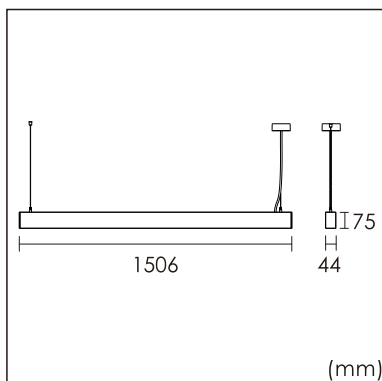

22.014.24064

GENERAL

Ceiling
Suspended
White
IP20
direct 4500 lm
total 4500 lm
Beam Angle 80°
UGR<21

LED

4000K neutral white
CRI ≥ 80
L80(B10)50,000H
SDCM <3

PHYSICAL

length 1506 mm
width 44 mm
height 75 mm
3.7 kg

ELECTRICAL

50W
90 lm/W
1-10V Dimming
AC200~240V

The data values for the luminous flux are initially subject to a tolerance of +/- 10%, those for the electrical connected load are initially subject to a tolerance of +/- 10%, and those for the colour temperature are initially subject to a tolerance of +/- 150 K. Product illustrations serve as examples and may differ from the original. No liability is assumed for typographical or printing errors. We reserve the right to make alterations in the interest of improving our products.