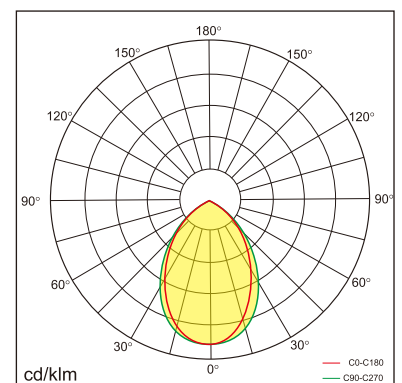

22.014.24064

GENERAL

Ceiling
Suspended
White
IP20
direct 4500 lm
total 4500 lm
Beam Angle 80°
UGR<21

LED

4000K neutral white
CRI ≥ 80
L80(B10)50,000H
SDCM <3

PHYSICAL

length 1506 mm
width 44 mm
height 75 mm
3.7 kg

ELECTRICAL

50W
90 lm/W
1-10V Dimming
AC200~240V

The data values for the luminous flux are initially subject to a tolerance of +/- 10%, those for the electrical connected load are initially subject to a tolerance of +/- 10%, and those for the colour temperature are initially subject to a tolerance of +/- 150 K. Product illustrations serve as examples and may differ from the original. No liability is assumed for typographical or printing errors. We reserve the right to make alterations in the interest of improving our products.