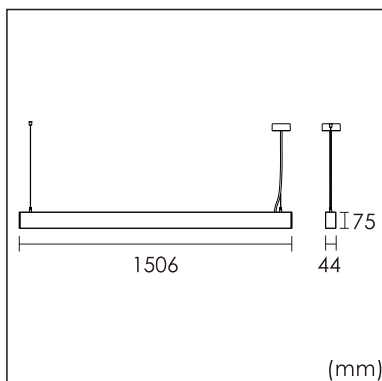

22.014.23069

GENERAL

Ceiling
Suspended
White
IP20
direct 4500 lm
total 4500 lm
Beam Angle 80°
UGR<21

LED

3000K warm white
CRI ≥ 80
L80(B10)50,000H
SDCM <3

PHYSICAL

length 1506 mm
width 44 mm
height 75 mm
3.7 kg

ELECTRICAL

50W
90 lm/W
DALI Dimming
AC200~240V

The data values for the luminous flux are initially subject to a tolerance of +/- 10%, those for the electrical connected load are initially subject to a tolerance of +/- 10%, and those for the colour temperature are initially subject to a tolerance of +/- 150 K. Product illustrations serve as examples and may differ from the original. No liability is assumed for typographical or printing errors. We reserve the right to make alterations in the interest of improving our products.