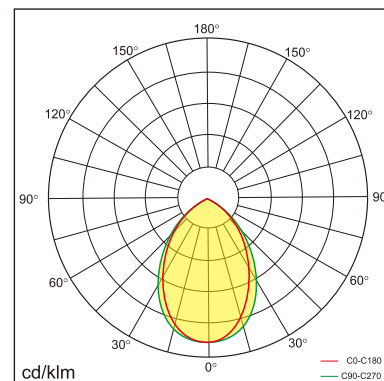

The data values for the luminous flux are initially subject to a tolerance of +/- 10%, those for the electrical connected load are initially subject to a tolerance of +/- 10%, and those for the colour temperature are initially subject to a tolerance of +/- 150 K. Product illustrations serve as examples and may differ from the original. No liability is assumed for typographical or printing errors. We reserve the right to make alterations in the interest of improving our products.