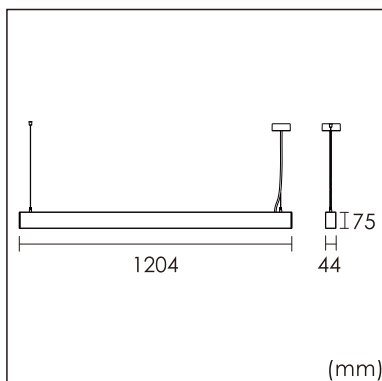

22.014.34054

GENERAL

Ceiling
Suspended
Silver
IP20
direct 3600 lm
total 3600 lm
Beam Angle 80°
UGR<21

LED

4000K neutral white
CRI ≥ 80
L80(B10)50,000H
SDCM <3

PHYSICAL

length 1204 mm
width 44 mm
height 75 mm
2.85 kg

ELECTRICAL

40W
90 lm/W
DALI Dimming
AC200~240V

The data values for the luminous flux are initially subject to a tolerance of +/- 10%, those for the electrical connected load are initially subject to a tolerance of +/- 10%, and those for the colour temperature are initially subject to a tolerance of +/- 150 K. Product illustrations serve as examples and may differ from the original. No liability is assumed for typographical or printing errors. We reserve the right to make alterations in the interest of improving our products.