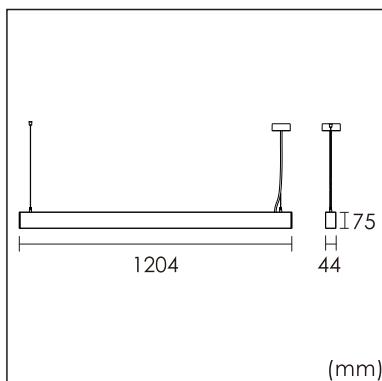

22.014.13049

GENERAL

Ceiling
Suspended
black
IP20
direct 3600 lm
total 3600 lm
Beam Angle 80°
UGR<21

LED

3000K warm white
CRI ≥ 80
L80(B10)50,000H
SDCM <3

PHYSICAL

length 1204 mm
width 44 mm
height 75 mm
2.85 kg

ELECTRICAL

40W
90 lm/W
DALI Dimming
AC200~240V

The data values for the luminous flux are initially subject to a tolerance of +/- 10%, those for the electrical connected load are initially subject to a tolerance of +/- 10%, and those for the colour temperature are initially subject to a tolerance of +/- 150 K. Product illustrations serve as examples and may differ from the original. No liability is assumed for typographical or printing errors. We reserve the right to make alterations in the interest of improving our products.