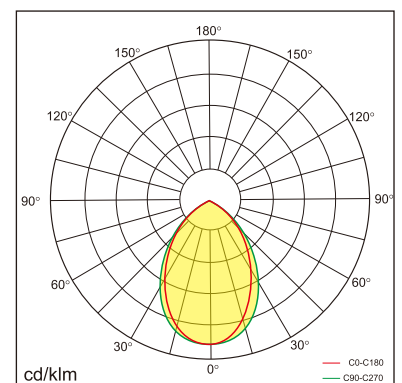

22.014.23039

GENERAL

Ceiling
Suspended
White
IP20
direct 3600 lm
total 3600 lm
Beam Angle 80°
UGR<21

LED

3000K warm white
CRI ≥ 80
L80(B10)50,000H
SDCM <3

PHYSICAL

length 1204 mm
width 44 mm
height 75 mm
2.85 kg

ELECTRICAL

40W
90 lm/W
No Dimming
AC200~240V

The data values for the luminous flux are initially subject to a tolerance of +/- 10%, those for the electrical connected load are initially subject to a tolerance of +/- 10%, and those for the colour temperature are initially subject to a tolerance of +/- 150 K. Product illustrations serve as examples and may differ from the original. No liability is assumed for typographical or printing errors. We reserve the right to make alterations in the interest of improving our products.