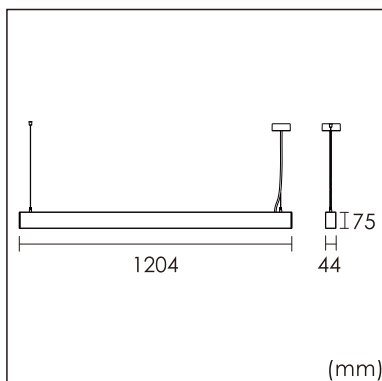

22.014.23039

GENERAL

Ceiling
Suspended
White
IP20
direct 3600 lm
total 3600 lm
Beam Angle 80°
UGR<21

LED

3000K warm white
CRI ≥ 80
L80(B10)50,000H
SDCM <3

PHYSICAL

length 1204 mm
width 44 mm
height 75 mm
2.85 kg

ELECTRICAL

40W
90 lm/W
No Dimming
AC200~240V

The data values for the luminous flux are initially subject to a tolerance of +/- 10%, those for the electrical connected load are initially subject to a tolerance of +/- 10%, and those for the colour temperature are initially subject to a tolerance of +/- 150 K. Product illustrations serve as examples and may differ from the original. No liability is assumed for typographical or printing errors. We reserve the right to make alterations in the interest of improving our products.