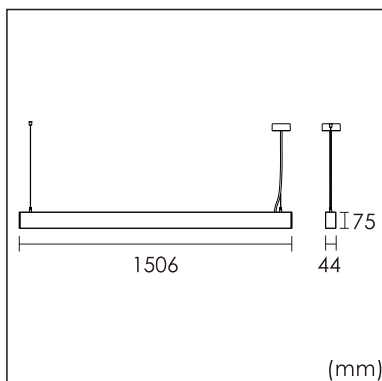

The data values for the luminous flux are initially subject to a tolerance of +/- 10%, those for the electrical connected load are initially subject to a tolerance of +/- 10%, and those for the colour temperature are initially subject to a tolerance of +/- 150 K. Product illustrations serve as examples and may differ from the original. No liability is assumed for typographical or printing errors. We reserve the right to make alterations in the interest of improving our products.