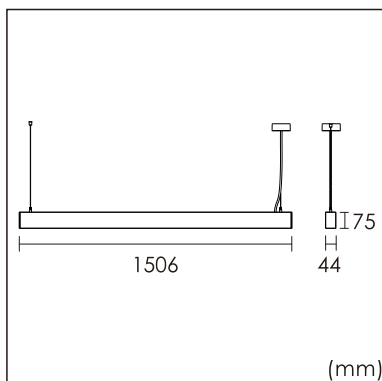

22.014.33059

GENERAL

Ceiling
Suspended
Silver
IP20
direct 4500 lm
total 4500 lm
Beam Angle 80°
UGR<21

LED

3000K warm white
CRI ≥ 80
L80(B10)50,000H
SDCM <3

PHYSICAL

length 1506 mm
width 44 mm
height 75 mm
3.7 kg

ELECTRICAL

50W
90 lm/W
No Dimming
AC200~240V

The data values for the luminous flux are initially subject to a tolerance of +/- 10%, those for the electrical connected load are initially subject to a tolerance of +/- 10%, and those for the colour temperature are initially subject to a tolerance of +/- 150 K. Product illustrations serve as examples and may differ from the original. No liability is assumed for typographical or printing errors. We reserve the right to make alterations in the interest of improving our products.