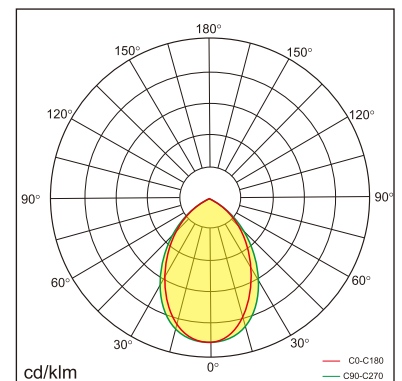

22.014.33059

GENERAL

Ceiling
Suspended
Silver
IP20
direct 4500 lm
total 4500 lm
Beam Angle 80°
UGR<21

LED

3000K warm white
CRI ≥ 80
L80(B10)50,000H
SDCM <3

PHYSICAL

length 1506 mm
width 44 mm
height 75 mm
3.7 kg

ELECTRICAL

50W
90 lm/W
No Dimming
AC200~240V

The data values for the luminous flux are initially subject to a tolerance of +/- 10%, those for the electrical connected load are initially subject to a tolerance of +/- 10%, and those for the colour temperature are initially subject to a tolerance of +/- 150 K. Product illustrations serve as examples and may differ from the original. No liability is assumed for typographical or printing errors. We reserve the right to make alterations in the interest of improving our products.