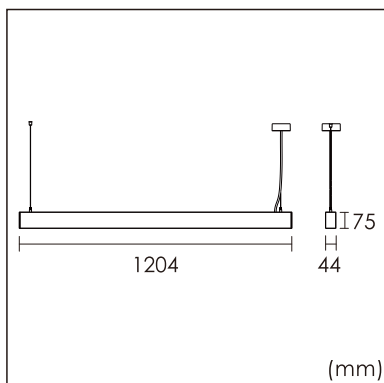

22.014.13007

GENERAL

Ceiling
Suspended
black
IP20
indirect 1800 lm
direct 3500 lm
total 5300 lm
Beam Angle \uparrow 110°/80° \downarrow
UGR<21

LED

3000K warm white
CRI \geq 80
L80(B10)50,000H
SDCM <3

PHYSICAL

length 1204 mm
width 44 mm
height 75 mm
2.85 kg

ELECTRICAL

48W
110 lm/W
1-10V Dimming
AC200~240V

The data values for the luminous flux are initially subject to a tolerance of +/- 10%, those for the electrical connected load are initially subject to a tolerance of +/- 10%, and those for the colour temperature are initially subject to a tolerance of +/- 150 K. Product illustrations serve as examples and may differ from the original. No liability is assumed for typographical or printing errors. We reserve the right to make alterations in the interest of improving our products.