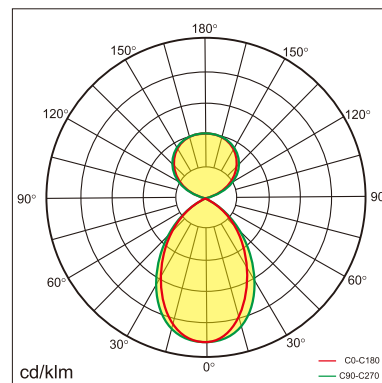

22.014.13007

GENERAL

Ceiling
Suspended
black
IP20
indirect 1800 lm
direct 3500 lm
total 5300 lm
Beam Angle \uparrow 110°/80° \downarrow
UGR<21

LED

3000K warm white
CRI \geq 80
L80(B10)50,000H
SDCM <3

PHYSICAL

length 1204 mm
width 44 mm
height 75 mm
2.85 kg

ELECTRICAL

48W
110 lm/W
1-10V Dimming
AC200~240V

The data values for the luminous flux are initially subject to a tolerance of +/- 10%, those for the electrical connected load are initially subject to a tolerance of +/- 10%, and those for the colour temperature are initially subject to a tolerance of +/- 150 K. Product illustrations serve as examples and may differ from the original. No liability is assumed for typographical or printing errors. We reserve the right to make alterations in the interest of improving our products.