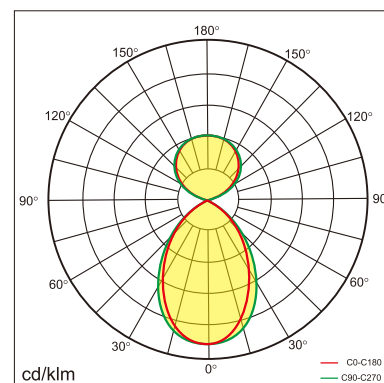

22.014.23027

GENERAL

Ceiling
Suspended
White
IP20
indirect 2200 lm
direct 4400 lm
total 6600 lm
Beam Angle $\uparrow 110^\circ/80^\circ\downarrow$
UGR<21

LED

3000K warm white
CRI ≥ 80
L80(B10)50,000H
SDCM <3

PHYSICAL

length 1506 mm
width 44 mm
height 75 mm
3.72 kg

ELECTRICAL

60W
110 lm/W
1-10V Dimming
AC200~240V

The data values for the luminous flux are initially subject to a tolerance of +/- 10%, those for the electrical connected load are initially subject to a tolerance of +/- 10%, and those for the colour temperature are initially subject to a tolerance of +/- 150 K. Product illustrations serve as examples and may differ from the original. No liability is assumed for typographical or printing errors. We reserve the right to make alterations in the interest of improving our products.