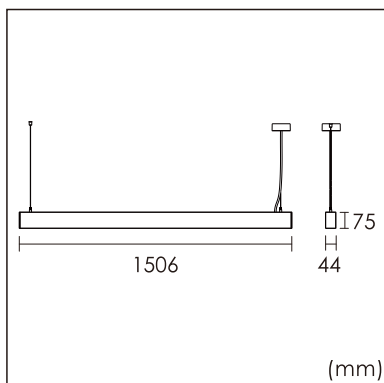

22.014.23027

GENERAL

Ceiling
Suspended
White
IP20
indirect 2200 lm
direct 4400 lm
total 6600 lm
Beam Angle $\uparrow 110^\circ/80^\circ\downarrow$
UGR<21

LED

3000K warm white
CRI ≥ 80
L80(B10)50,000H
SDCM <3

PHYSICAL

length 1506 mm
width 44 mm
height 75 mm
3.72 kg

ELECTRICAL

60W
110 lm/W
1-10V Dimming
AC200~240V

The data values for the luminous flux are initially subject to a tolerance of +/- 10%, those for the electrical connected load are initially subject to a tolerance of +/- 10%, and those for the colour temperature are initially subject to a tolerance of +/- 150 K. Product illustrations serve as examples and may differ from the original. No liability is assumed for typographical or printing errors. We reserve the right to make alterations in the interest of improving our products.