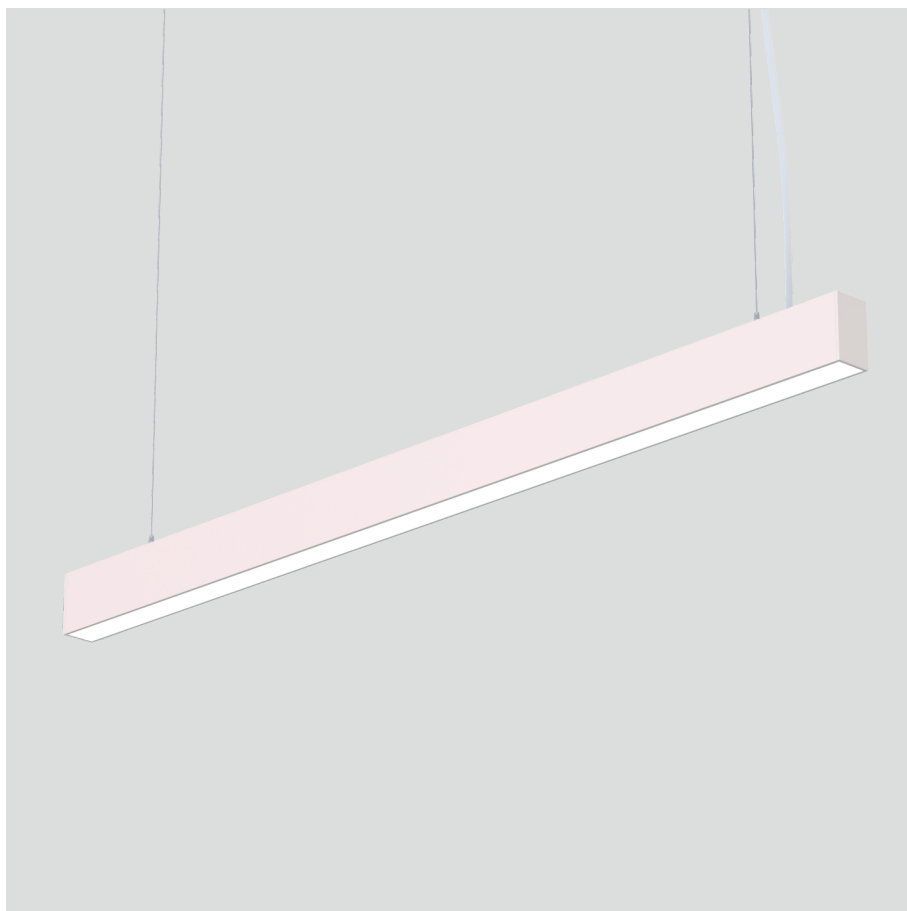

22.014.23027

GENERAL

Ceiling
Suspended
White
IP20
indirect 2200 lm
direct 4400 lm
total 6600 lm
Beam Angle $\uparrow 110^\circ/80^\circ\downarrow$
UGR<21

LED

3000K warm white
CRI ≥ 80
L80(B10)50,000H
SDCM <3

PHYSICAL

length 1506 mm
width 44 mm
height 75 mm
3.72 kg

ELECTRICAL

60W
110 lm/W
1-10V Dimming
AC200~240V

The data values for the luminous flux are initially subject to a tolerance of +/- 10%, those for the electrical connected load are initially subject to a tolerance of +/- 10%, and those for the colour temperature are initially subject to a tolerance of +/- 150 K. Product illustrations serve as examples and may differ from the original. No liability is assumed for typographical or printing errors. We reserve the right to make alterations in the interest of improving our products.