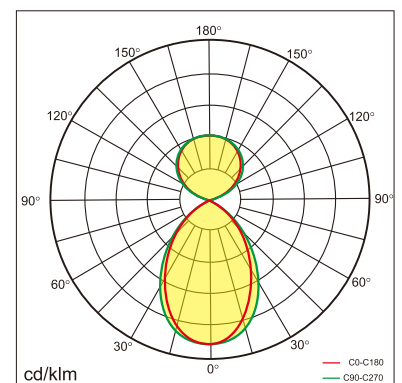

22.014.24004

GENERAL

Ceiling
Suspended
White
IP20
indirect 1800 lm
direct 3500 lm
total 5300 lm
Beam Angle ↑110°/80°↓
UGR<21

LED

4000K neutral white
CRI ≥ 80
L80(B10)50,000H
SDCM <3

PHYSICAL

length 1204 mm
width 44 mm
height 75 mm
2.85 kg

ELECTRICAL

48W
110 lm/W
No Dimming
AC200~240V

The data values for the luminous flux are initially subject to a tolerance of +/- 10%, those for the electrical connected load are initially subject to a tolerance of +/- 10%, and those for the colour temperature are initially subject to a tolerance of +/- 150 K. Product illustrations serve as examples and may differ from the original. No liability is assumed for typographical or printing errors. We reserve the right to make alterations in the interest of improving our products.