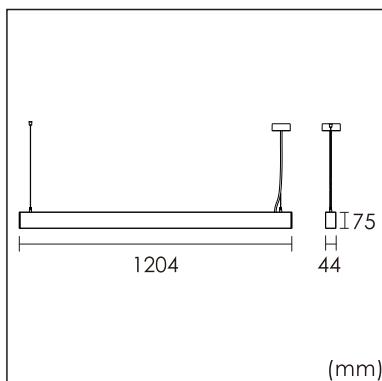

22.014.24004

GENERAL

Ceiling
Suspended
White
IP20
indirect 1800 lm
direct 3500 lm
total 5300 lm
Beam Angle ↑110°/80°↓
UGR<21

LED

4000K neutral white
CRI ≥ 80
L80(B10)50,000H
SDCM <3

PHYSICAL

length 1204 mm
width 44 mm
height 75 mm
2.85 kg

ELECTRICAL

48W
110 lm/W
No Dimming
AC200~240V

The data values for the luminous flux are initially subject to a tolerance of +/- 10%, those for the electrical connected load are initially subject to a tolerance of +/- 10%, and those for the colour temperature are initially subject to a tolerance of +/- 150 K. Product illustrations serve as examples and may differ from the original. No liability is assumed for typographical or printing errors. We reserve the right to make alterations in the interest of improving our products.