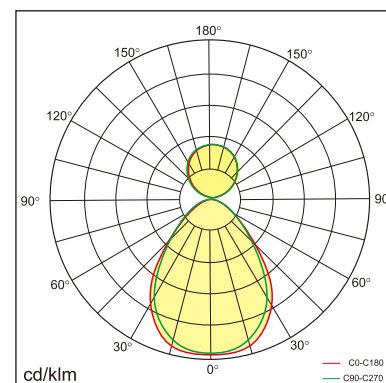

Odin-PR

pendant luminaires

22.012.23009

GENERAL

Ceiling
Suspended
White
IP20
indirect 2000 lm
direct 4000 lm
total 6000 lm
Beam Angle $\uparrow 110^\circ/90^\circ\downarrow$
UGR<19

LED

3000K warm white
CRI ≥ 80
L80(B10)50,000H
SDCM <3

PHYSICAL

length 1200 mm
width 260 mm
height 30 mm
6.2 kg

ELECTRICAL

60W
100 lm/W
1-10V Dimming
AC200~240V

The data values for the luminous flux are initially subject to a tolerance of +/- 10%, those for the electrical connected load are initially subject to a tolerance of +/- 10%, and those for the colour temperature are initially subject to a tolerance of +/- 150 K. Product illustrations serve as examples and may differ from the original. No liability is assumed for typographical or printing errors. We reserve the right to make alterations in the interest of improving our products.