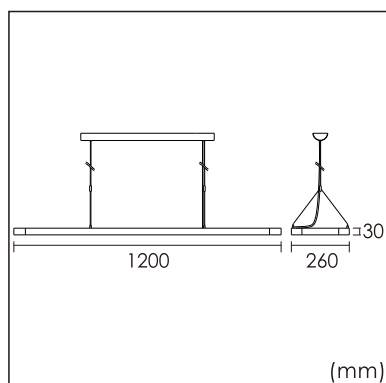

Odin-PR

pendant luminaires

22.012.23009

GENERAL

Ceiling
Suspended
White
IP20
indirect 2000 lm
direct 4000 lm
total 6000 lm
Beam Angle $\uparrow 110^\circ/90^\circ\downarrow$
UGR<19

LED

3000K warm white
CRI ≥ 80
L80(B10)50,000H
SDCM <3

PHYSICAL

length 1200 mm
width 260 mm
height 30 mm
6.2 kg

ELECTRICAL

60W
100 lm/W
1-10V Dimming
AC200~240V

The data values for the luminous flux are initially subject to a tolerance of +/- 10%, those for the electrical connected load are initially subject to a tolerance of +/- 10%, and those for the colour temperature are initially subject to a tolerance of +/- 150 K. Product illustrations serve as examples and may differ from the original. No liability is assumed for typographical or printing errors. We reserve the right to make alterations in the interest of improving our products.