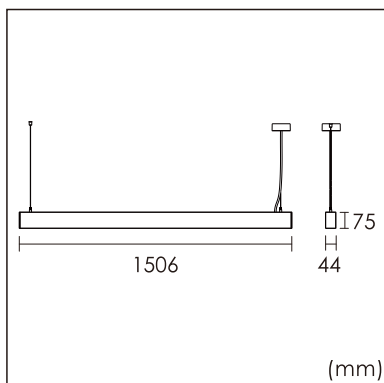

22.014.24028

GENERAL

Ceiling
Suspended
White
IP20
indirect 2200 lm
direct 4400 lm
total 6600 lm
Beam Angle ↑110°/80°↓
UGR<21

LED

4000K neutral white
CRI ≥ 80
L80(B10)50,000H
SDCM <3

PHYSICAL

length 1506 mm
width 44 mm
height 75 mm
3.72 kg

ELECTRICAL

60W
110 lm/W
1-10V Dimming
AC200~240V

The data values for the luminous flux are initially subject to a tolerance of +/- 10%, those for the electrical connected load are initially subject to a tolerance of +/- 10%, and those for the colour temperature are initially subject to a tolerance of +/- 150 K. Product illustrations serve as examples and may differ from the original. No liability is assumed for typographical or printing errors. We reserve the right to make alterations in the interest of improving our products.