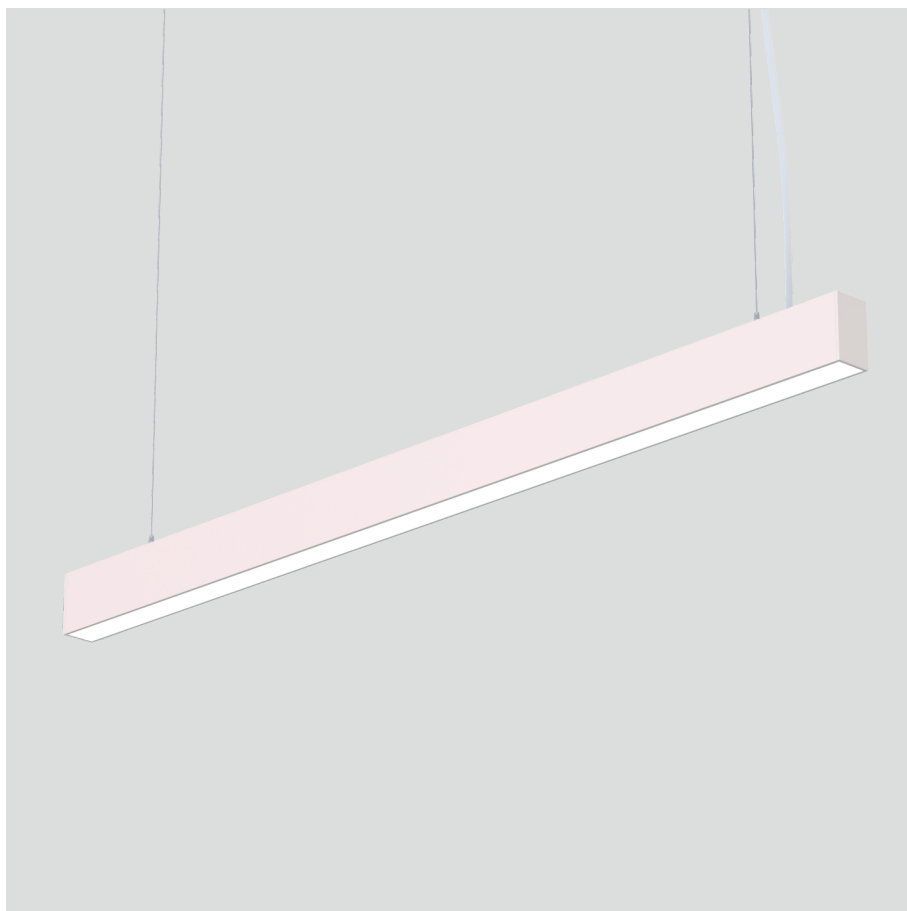

22.014.24028

GENERAL

Ceiling
Suspended
White
IP20
indirect 2200 lm
direct 4400 lm
total 6600 lm
Beam Angle ↑110°/80°↓
UGR<21

LED

4000K neutral white
CRI ≥ 80
L80(B10)50,000H
SDCM <3

PHYSICAL

length 1506 mm
width 44 mm
height 75 mm
3.72 kg