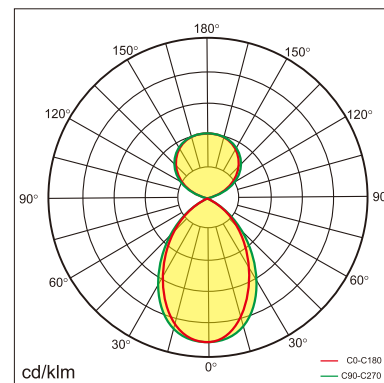

22.014.24028

GENERAL

Ceiling
Suspended
White
IP20
indirect 2200 lm
direct 4400 lm
total 6600 lm
Beam Angle ↑110°/80°↓
UGR<21

LED

4000K neutral white
CRI ≥ 80
L80(B10)50,000H
SDCM <3

PHYSICAL

length 1506 mm
width 44 mm
height 75 mm
3.72 kg

ELECTRICAL

60W
110 lm/W
1-10V Dimming
AC200~240V

The data values for the luminous flux are initially subject to a tolerance of +/- 10%, those for the electrical connected load are initially subject to a tolerance of +/- 10%, and those for the colour temperature are initially subject to a tolerance of +/- 150 K. Product illustrations serve as examples and may differ from the original. No liability is assumed for typographical or printing errors. We reserve the right to make alterations in the interest of improving our products.