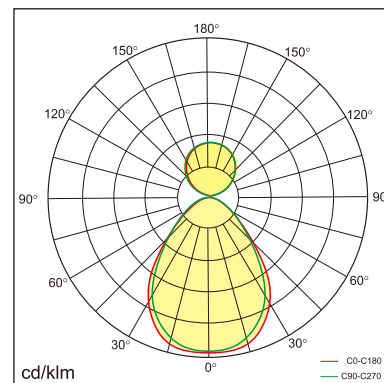

The data values for the luminous flux are initially subject to a tolerance of +/- 10%, those for the electrical connected load are initially subject to a tolerance of +/- 10%, and those for the colour temperature are initially subject to a tolerance of +/- 150 K. Product illustrations serve as examples and may differ from the original. No liability is assumed for typographical or printing errors. We reserve the right to make alterations in the interest of improving our products.