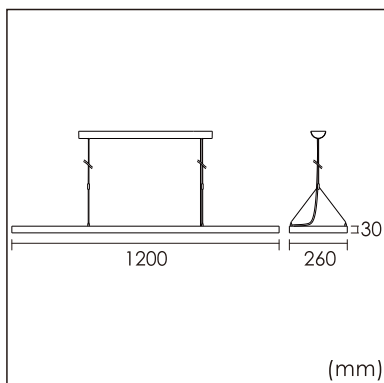

The data values for the luminous flux are initially subject to a tolerance of +/- 10%, those for the electrical connected load are initially subject to a tolerance of +/- 10%, and those for the colour temperature are initially subject to a tolerance of +/- 150 K. Product illustrations serve as examples and may differ from the original. No liability is assumed for typographical or printing errors. We reserve the right to make alterations in the interest of improving our products.