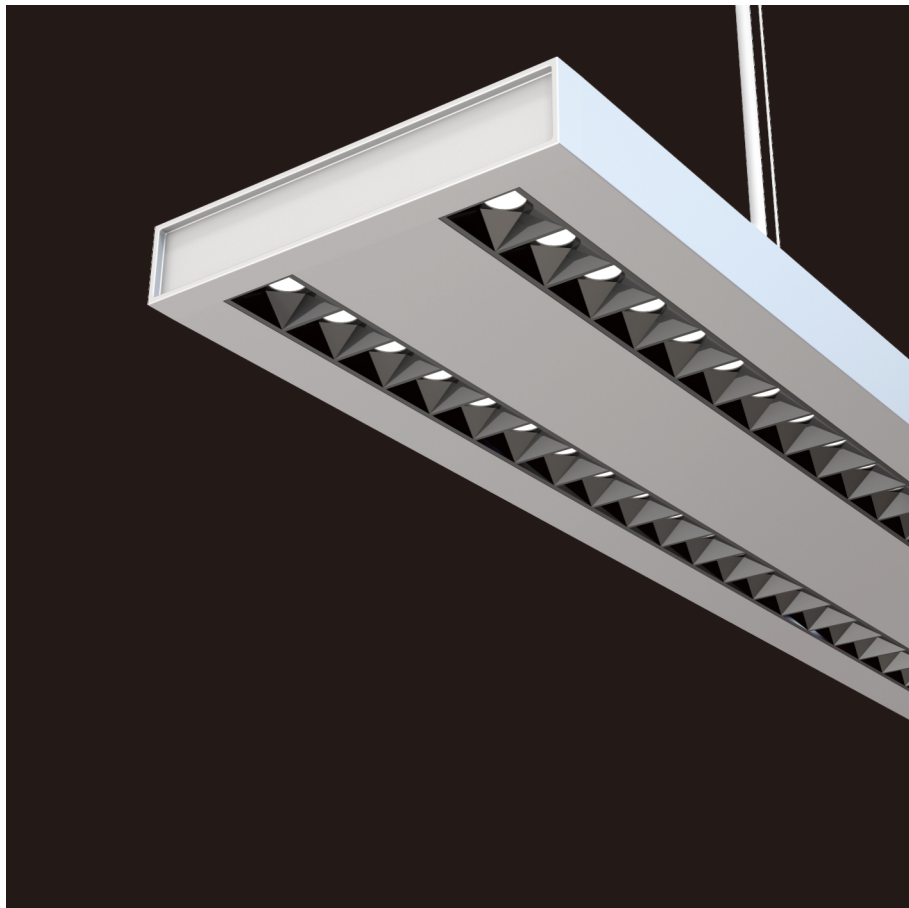

Freyr-P1

pendant luminaires

22.010.33017

GENERAL

Ceiling
Suspended
Silver
IP20
indirect 3400 lm
direct 3300 lm
total 6700 lm
Beam Angle $\uparrow 115^\circ/50^\circ\downarrow$
UGR<6

LED

3000K warm white
CRI ≥ 80
L80(B10)50,000H
SDCM <3

PHYSICAL

length 1190 mm
width 160 mm
height 30 mm
4.1 kg

ELECTRICAL

60W
110 lm/W
DALI Dimming
AC200~240V

The data values for the luminous flux are initially subject to a tolerance of +/- 10%, those for the electrical connected load are initially subject to a tolerance of +/- 10%, and those for the colour temperature are initially subject to a tolerance of +/- 150 K. Product illustrations serve as examples and may differ from the original. No liability is assumed for typographical or printing errors. We reserve the right to make alterations in the interest of improving our products.