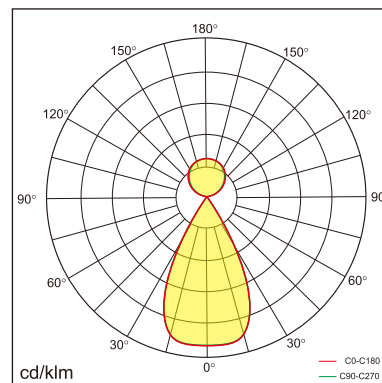

Freyr-P1

pendant luminaires

22.010.33017

GENERAL

Ceiling
Suspended
Silver
IP20
indirect 3400 lm
direct 3300 lm
total 6700 lm
Beam Angle $\uparrow 115^\circ/50^\circ\downarrow$
UGR<6

LED

3000K warm white
CRI ≥ 80
L80(B10)50,000H
SDCM <3

PHYSICAL

length 1190 mm
width 160 mm
height 30 mm
4.1 kg

ELECTRICAL

60W
110 lm/W
DALI Dimming
AC200~240V

The data values for the luminous flux are initially subject to a tolerance of +/- 10%, those for the electrical connected load are initially subject to a tolerance of +/- 10%, and those for the colour temperature are initially subject to a tolerance of +/- 150 K. Product illustrations serve as examples and may differ from the original. No liability is assumed for typographical or printing errors. We reserve the right to make alterations in the interest of improving our products.