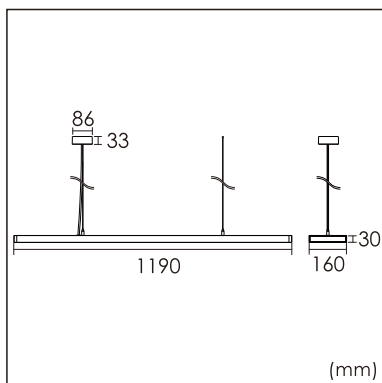

Freyr-P1

pendant luminaires

22.010.33017

GENERAL

Ceiling
Suspended
Silver
IP20
indirect 3400 lm
direct 3300 lm
total 6700 lm
Beam Angle $\uparrow 115^\circ/50^\circ\downarrow$
UGR<6

LED

3000K warm white
CRI ≥ 80
L80(B10)50,000H
SDCM <3

PHYSICAL

length 1190 mm
width 160 mm
height 30 mm
4.1 kg

ELECTRICAL

60W
110 lm/W
DALI Dimming
AC200~240V

The data values for the luminous flux are initially subject to a tolerance of +/- 10%, those for the electrical connected load are initially subject to a tolerance of +/- 10%, and those for the colour temperature are initially subject to a tolerance of +/- 150 K. Product illustrations serve as examples and may differ from the original. No liability is assumed for typographical or printing errors. We reserve the right to make alterations in the interest of improving our products.