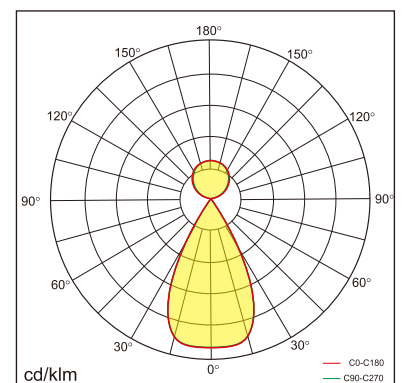

Freyr-P1

pendant luminaires

22.010.23015

GENERAL

Ceiling
Suspended
White
IP20
indirect 3400 lm
direct 3300 lm
total 6700 lm
Beam Angle $\uparrow 115^\circ/50^\circ\downarrow$
UGR<6

LED

3000K warm white
CRI ≥ 80
L80(B10)50,000H
SDCM <3

PHYSICAL

length 1190 mm
width 160 mm
height 30 mm
4.1 kg

ELECTRICAL

60W
110 lm/W
DALI Dimming
AC200~240V

The data values for the luminous flux are initially subject to a tolerance of +/- 10%, those for the electrical connected load are initially subject to a tolerance of +/- 10%, and those for the colour temperature are initially subject to a tolerance of +/- 150 K. Product illustrations serve as examples and may differ from the original. No liability is assumed for typographical or printing errors. We reserve the right to make alterations in the interest of improving our products.