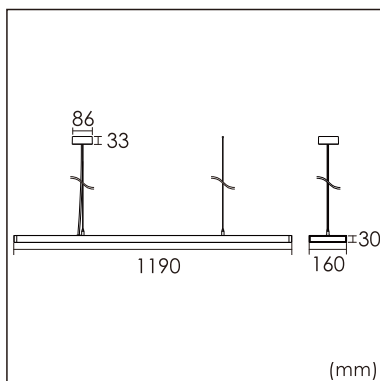

Freyr-P1

pendant luminaires

22.010.23015

GENERAL

Ceiling
Suspended
White
IP20
indirect 3400 lm
direct 3300 lm
total 6700 lm
Beam Angle $\uparrow 115^\circ/50^\circ\downarrow$
UGR<6

LED

3000K warm white
CRI ≥ 80
L80(B10)50,000H
SDCM <3

PHYSICAL

length 1190 mm
width 160 mm
height 30 mm
4.1 kg

ELECTRICAL

60W
110 lm/W
DALI Dimming
AC200~240V

The data values for the luminous flux are initially subject to a tolerance of +/- 10%, those for the electrical connected load are initially subject to a tolerance of +/- 10%, and those for the colour temperature are initially subject to a tolerance of +/- 150 K. Product illustrations serve as examples and may differ from the original. No liability is assumed for typographical or printing errors. We reserve the right to make alterations in the interest of improving our products.