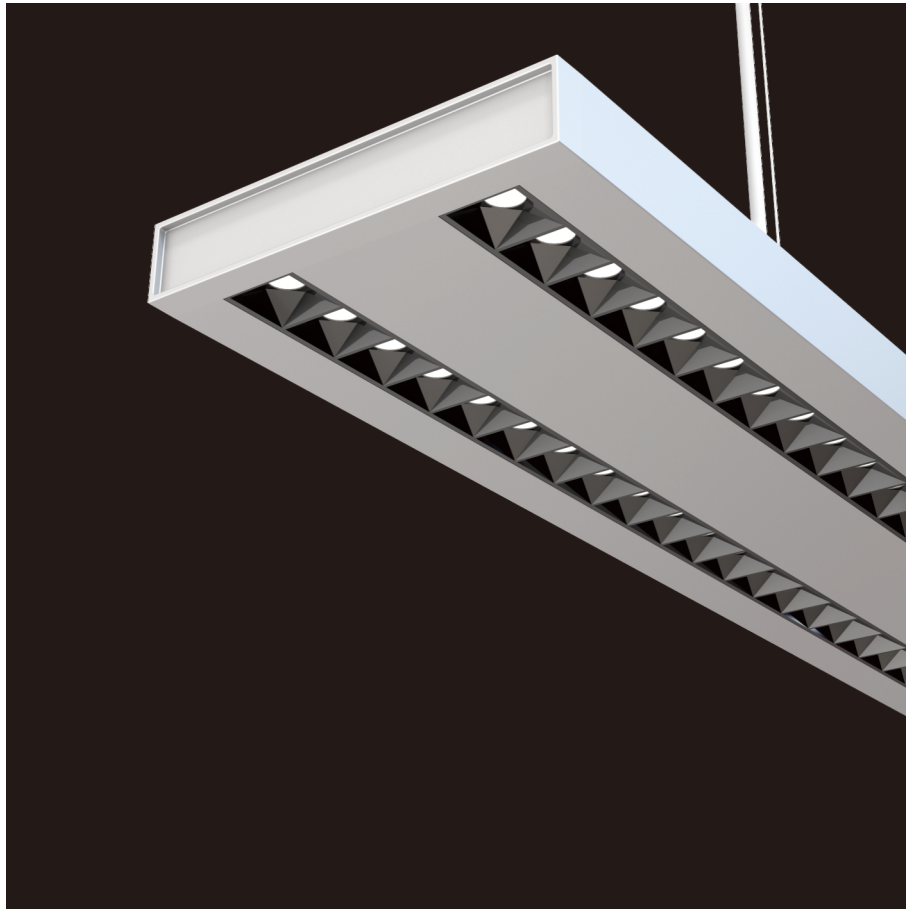

Freyr-P1

pendant luminaires

22.010.34006

GENERAL

Ceiling
Suspended
Silver
IP20
indirect 3400 lm
direct 3300 lm
total 6700 lm
Beam Angle $\uparrow 115^\circ / 50^\circ \downarrow$
UGR < 6

LED

4000K neutral white
CRI ≥ 80
L80(B10)50,000H
SDCM < 3

PHYSICAL

length 1190 mm
width 160 mm
height 30 mm
4.1 kg

ELECTRICAL

60W
110 lm/W
No Dimming
AC200~240V

The data values for the luminous flux are initially subject to a tolerance of +/- 10%, those for the electrical connected load are initially subject to a tolerance of +/- 10%, and those for the colour temperature are initially subject to a tolerance of +/- 150 K. Product illustrations serve as examples and may differ from the original. No liability is assumed for typographical or printing errors. We reserve the right to make alterations in the interest of improving our products.