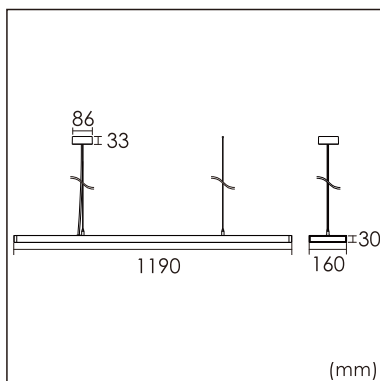

Freyr-P1

pendant luminaires

22.010.34006

GENERAL

Ceiling
Suspended
Silver
IP20
indirect 3400 lm
direct 3300 lm
total 6700 lm
Beam Angle $\uparrow 115^\circ / 50^\circ \downarrow$
UGR < 6

LED

4000K neutral white
CRI ≥ 80
L80(B10)50,000H
SDCM < 3

PHYSICAL

length 1190 mm
width 160 mm
height 30 mm
4.1 kg

ELECTRICAL

60W
110 lm/W
No Dimming
AC200~240V

The data values for the luminous flux are initially subject to a tolerance of +/- 10%, those for the electrical connected load are initially subject to a tolerance of +/- 10%, and those for the colour temperature are initially subject to a tolerance of +/- 150 K. Product illustrations serve as examples and may differ from the original. No liability is assumed for typographical or printing errors. We reserve the right to make alterations in the interest of improving our products.