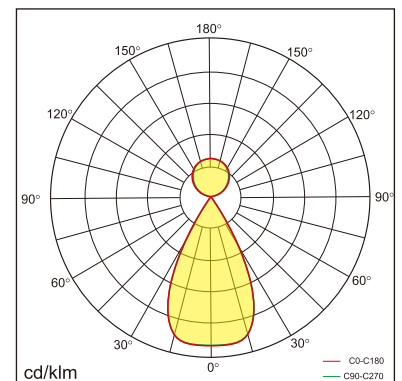

Freyr-P1

pendant luminaires

22.010.34006

GENERAL

Ceiling
Suspended
Silver
IP20
indirect 3400 lm
direct 3300 lm
total 6700 lm
Beam Angle $\uparrow 115^\circ / 50^\circ \downarrow$
UGR < 6

LED

4000K neutral white
CRI ≥ 80
L80(B10)50,000H
SDCM < 3

PHYSICAL

length 1190 mm
width 160 mm
height 30 mm
4.1 kg

ELECTRICAL

60W
110 lm/W
No Dimming
AC200~240V

The data values for the luminous flux are initially subject to a tolerance of +/- 10%, those for the electrical connected load are initially subject to a tolerance of +/- 10%, and those for the colour temperature are initially subject to a tolerance of +/- 150 K. Product illustrations serve as examples and may differ from the original. No liability is assumed for typographical or printing errors. We reserve the right to make alterations in the interest of improving our products.