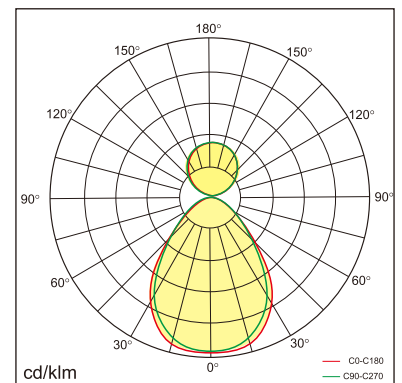

Odin-PS

pendant luminaires

22.013.23015

GENERAL

Ceiling
Suspended
White
IP20
indirect 2000 lm
direct 4000 lm
total 6000 lm
Beam Angle $\uparrow 110^\circ/90^\circ\downarrow$
UGR<19

LED

3000K warm white
CRI ≥ 80
L80(B10)50,000H
SDCM <3

PHYSICAL

length 1200 mm
width 260 mm
height 30 mm
5.8 kg

ELECTRICAL

60W
100 lm/W
DALI Dimming
AC200~240V

The data values for the luminous flux are initially subject to a tolerance of +/- 10%, those for the electrical connected load are initially subject to a tolerance of +/- 10%, and those for the colour temperature are initially subject to a tolerance of +/- 150 K. Product illustrations serve as examples and may differ from the original. No liability is assumed for typographical or printing errors. We reserve the right to make alterations in the interest of improving our products.