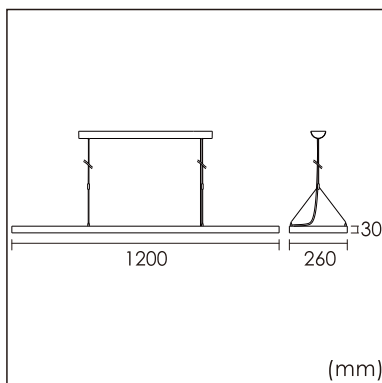

Odin-PS

pendant luminaires

22.013.23015

GENERAL

Ceiling
Suspended
White
IP20
indirect 2000 lm
direct 4000 lm
total 6000 lm
Beam Angle $\uparrow 110^\circ/90^\circ\downarrow$
UGR<19

LED

3000K warm white
CRI ≥ 80
L80(B10)50,000H
SDCM <3

PHYSICAL

length 1200 mm
width 260 mm
height 30 mm
5.8 kg

ELECTRICAL

60W
100 lm/W
DALI Dimming
AC200~240V

The data values for the luminous flux are initially subject to a tolerance of +/- 10%, those for the electrical connected load are initially subject to a tolerance of +/- 10%, and those for the colour temperature are initially subject to a tolerance of +/- 150 K. Product illustrations serve as examples and may differ from the original. No liability is assumed for typographical or printing errors. We reserve the right to make alterations in the interest of improving our products.