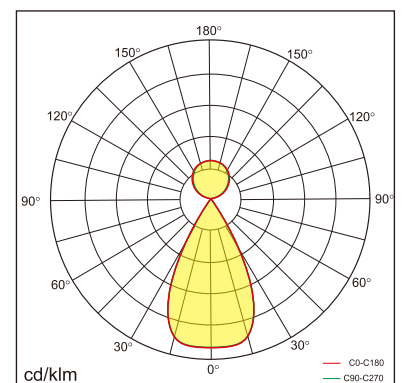

Freyr-P1

pendant luminaires

22.010.23009

GENERAL

Ceiling
Suspended
White
IP20
indirect 3400 lm
direct 3300 lm
total 6700 lm
Beam Angle $\uparrow 115^\circ / 50^\circ \downarrow$
UGR < 6

LED

3000K warm white
CRI ≥ 80
L80(B10)50,000H
SDCM < 3

PHYSICAL

length 1190 mm
width 160 mm
height 30 mm
4.1 kg

ELECTRICAL

60W
110 lm/W
1-10V Dimming
AC200~240V

The data values for the luminous flux are initially subject to a tolerance of +/- 10%, those for the electrical connected load are initially subject to a tolerance of +/- 10%, and those for the colour temperature are initially subject to a tolerance of +/- 150 K. Product illustrations serve as examples and may differ from the original. No liability is assumed for typographical or printing errors. We reserve the right to make alterations in the interest of improving our products.