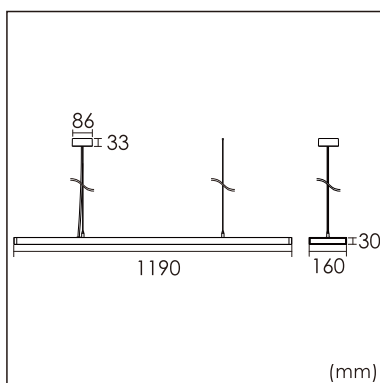

Freyr-P1

pendant luminaires

22.010.23009

GENERAL

Ceiling
Suspended
White
IP20
indirect 3400 lm
direct 3300 lm
total 6700 lm
Beam Angle $\uparrow 115^\circ / 50^\circ \downarrow$
UGR < 6

LED

3000K warm white
CRI ≥ 80
L80(B10)50,000H
SDCM < 3

PHYSICAL

length 1190 mm
width 160 mm
height 30 mm
4.1 kg

ELECTRICAL

60W
110 lm/W
1-10V Dimming
AC200~240V

The data values for the luminous flux are initially subject to a tolerance of +/- 10%, those for the electrical connected load are initially subject to a tolerance of +/- 10%, and those for the colour temperature are initially subject to a tolerance of +/- 150 K. Product illustrations serve as examples and may differ from the original. No liability is assumed for typographical or printing errors. We reserve the right to make alterations in the interest of improving our products.